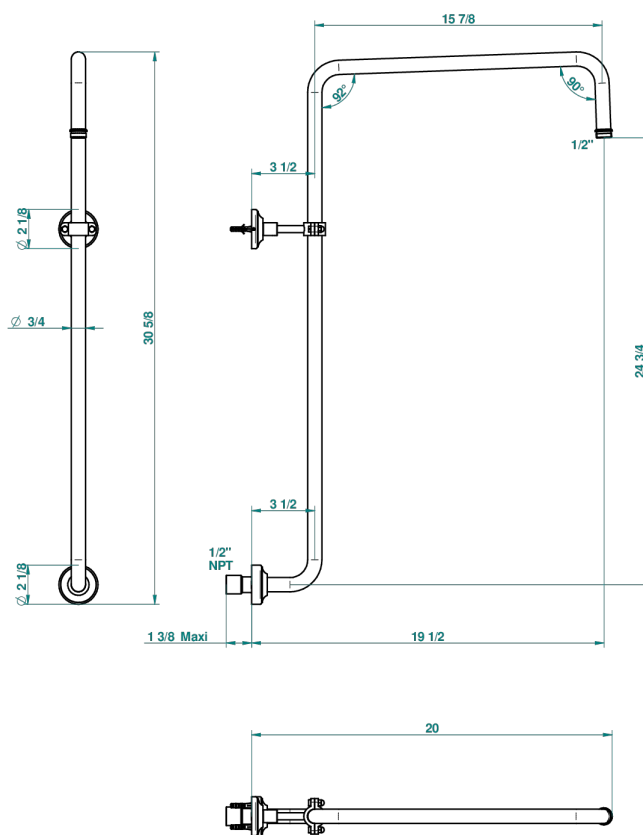

CHARLESTON WITH LEVER HANDLES

G75-83/US

Curved shower arm 1/2"

THG[®]
PARIS

67688

29/08/2018

CHARACTERISTIC

- Charleston with lever handles
- Curved shower arm 1/2"