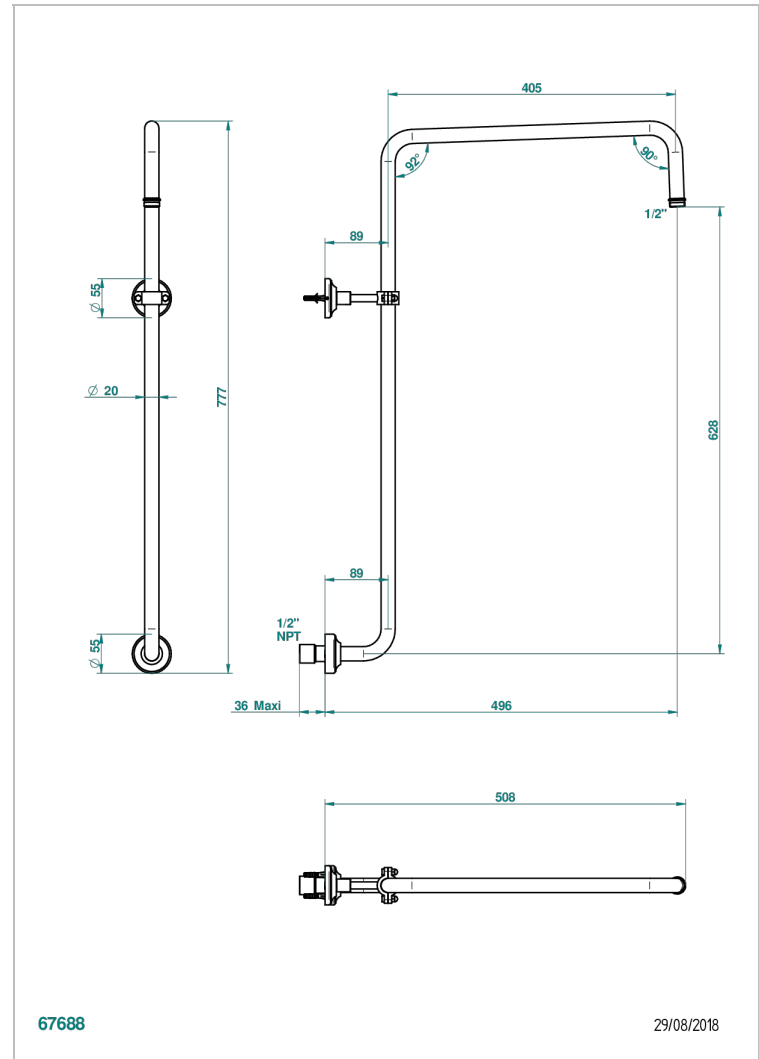

# CHARLESTON WITH SMOOTH METAL LEVER HANDLES

G3N-83/US

Curved shower arm 1/2"

## CHARACTERISTIC

- Charleston with smooth metal lever handles
- Curved shower arm 1/2"