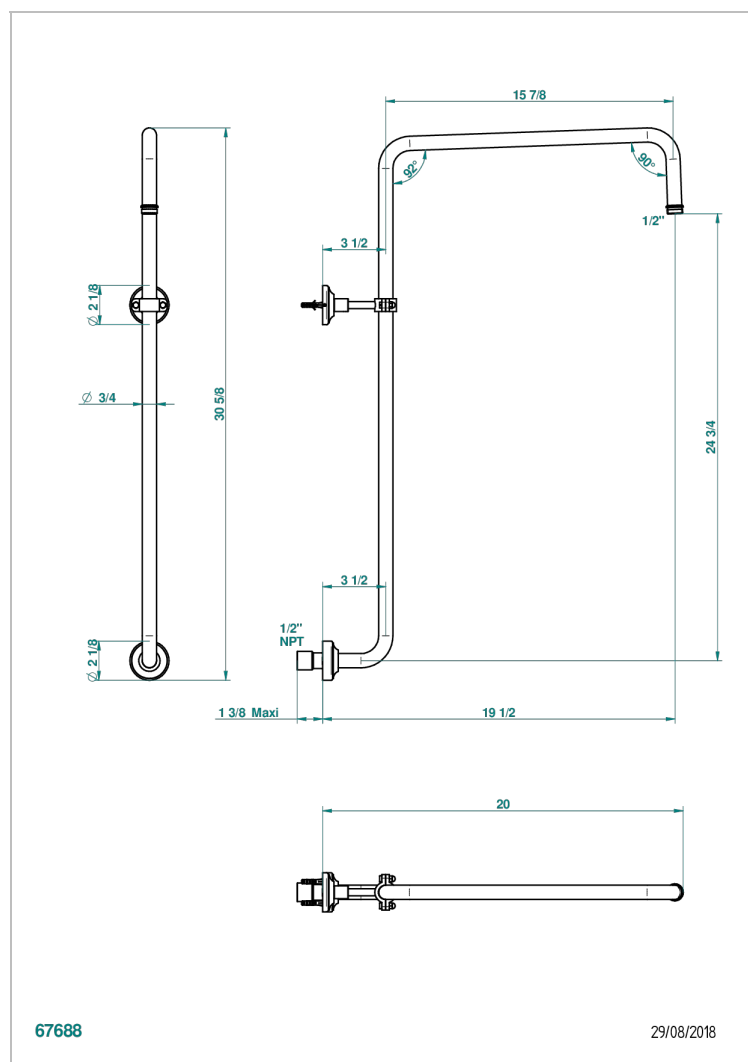

CHARLESTON WITH SMOOTH METAL LEVER HANDLES

G3N-83/US

Curved shower arm 1/2"

CHARACTERISTIC

- Charleston with smooth metal lever handles
- Curved shower arm 1/2"

AVAILABLE FINITIONS

Black ceram - D30

Blush PVD - H62