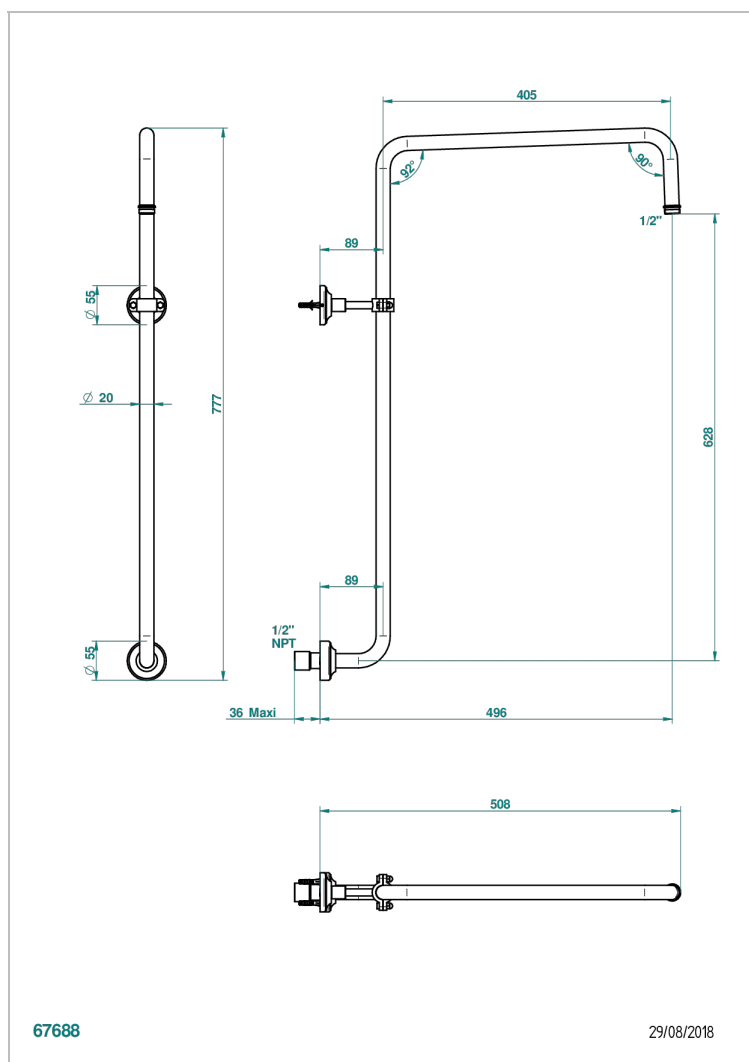

1900 WITH SMOOTH METAL LEVER HANDLES

G3M-83/US

Curved shower arm 1/2"

CHARACTERISTIC

- 1900 with smooth metal lever handles
- Curved shower arm 1/2"

AVAILABLE FINITIONS

Black ceram - D30
Blush PVD - H62
Brass color PVD - H49
Brown bronze color PVD - F33
Chrome polished - A02
Chrome polished / gold polished - G02

Copper antique matt, coated - H07
Gold color PVD - H52
Gold mat - F07
Gold polished - F01
Graphite PVD - H64
Light coated bronze - D01

Matt Umber PVD - H67
Matt blush PVD - H60
Matt brass color PVD - H50
Matt brown bronze color PVD - F34
Matt chrome (American satin) - C02
Matt gold color PVD - H53

Matt graphite PVD - H65
Matt nickel (American satin) - C01
Matt nickel color PVD - H56
Natural smoked Brass - A13
Nickel antique / Sovereign - H28
Nickel color PVD - H55

Nickel polished - B01
Soft gold - F30
Soft matt gold - F31
Umber PVD - H66