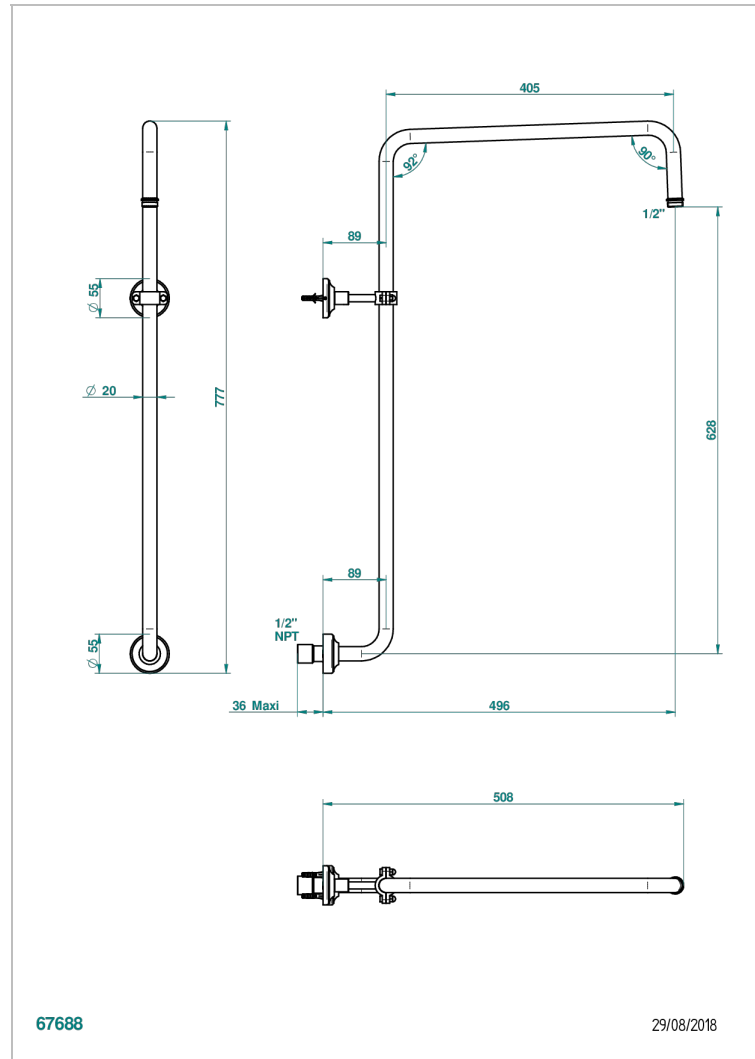

1900 WITH LEVER HANDLES

G28-83/US

Curved shower arm 1/2"

CHARACTERISTIC

- 1900 with lever handles
- Curved shower arm 1/2"

AVAILABLE FINITIONS

Black ceram - D30
Blush PVD - H62
Brass color PVD - H49
Brown bronze color PVD - F33
Chrome polished - A02
Chrome polished / gold polished - G02

Copper antique matt, coated - H07
Gold color PVD - H52
Gold mat - F07
Gold polished - F01
Graphite PVD - H64
Light coated bronze - D01

Matt Umber PVD - H67
Matt blush PVD - H60
Matt brass color PVD - H50
Matt brown bronze color PVD - F34
Matt chrome (American satin) - C02
Matt gold color PVD - H53

Matt graphite PVD - H65
Matt nickel (American satin) - C01
Matt nickel color PVD - H56
Natural smoked Brass - A13
Nickel antique / Sovereign - H28
Nickel color PVD - H55

Nickel polished - B01
Soft gold - F30
Soft matt gold - F31
Umber PVD - H66