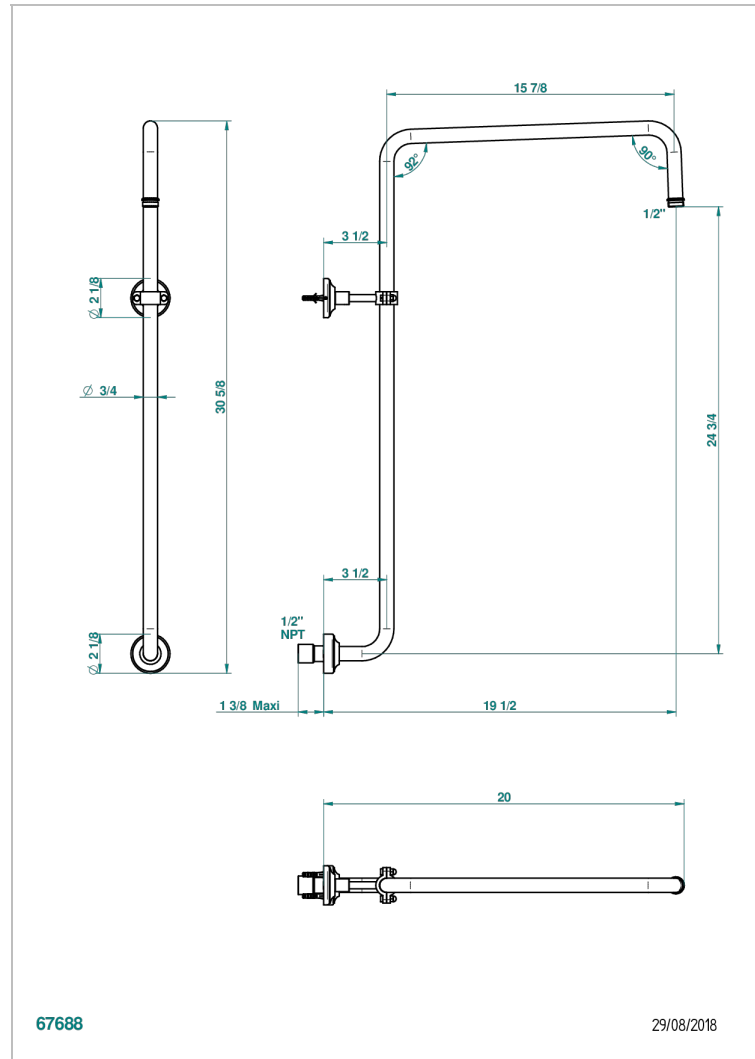

1900 WITH LEVER HANDLES

G28-83/US

Curved shower arm 1/2"

CHARACTERISTIC

- 1900 with lever handles
- Curved shower arm 1/2"

AVAILABLE FINITIONS

Black ceram - D30
Blush PVD - H62
Brass color PVD - H49
Brown bronze color PVD - F33
Chrome polished - A02
Chrome polished / gold polished - G02

Copper antique matt, coated - H07
Gold color PVD - H52
Gold mat - F07
Gold polished - F01
Graphite PVD - H64
Light coated bronze - D01

Matt Umber PVD - H67
Matt blush PVD - H60
Matt brass color PVD - H50
Matt brown bronze color PVD - F34
Matt chrome (American satin) - C02
Matt gold color PVD - H53

Matt graphite PVD - H65
Matt nickel (American satin) - C01
Matt nickel color PVD - H56
Natural smoked Brass - A13
Nickel antique / Sovereign - H28
Nickel color PVD - H55

Nickel polished - B01
Soft gold - F30
Soft matt gold - F31
Umber PVD - H66