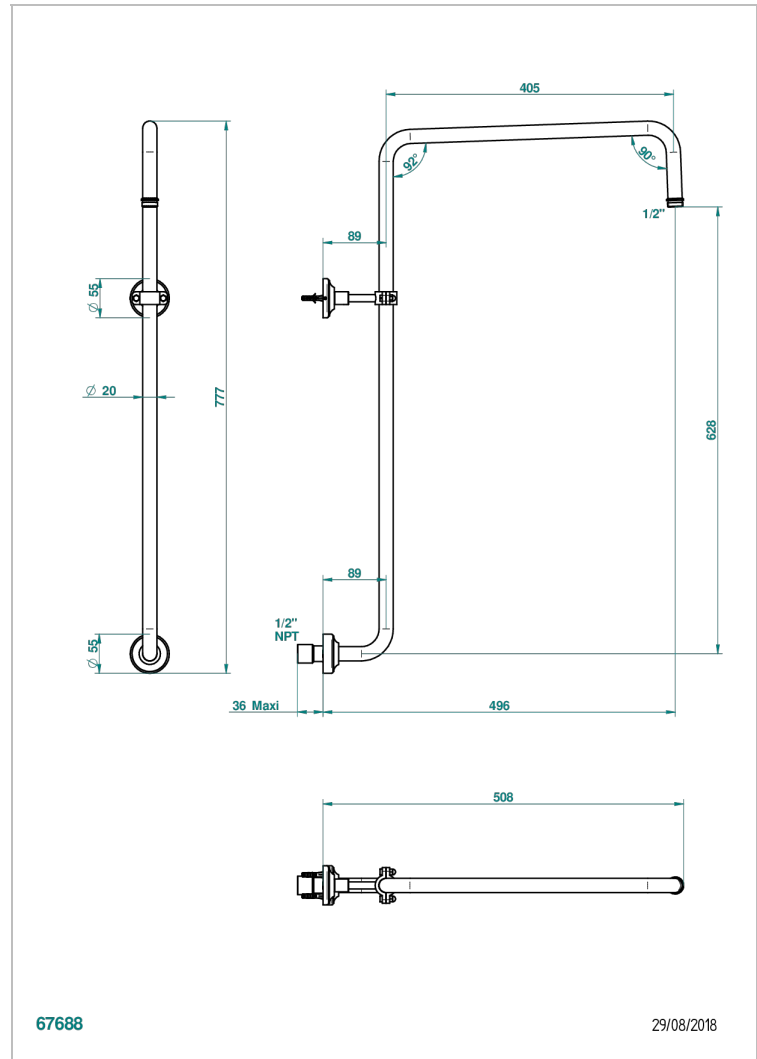

# 1900

G25-83/US

Curved shower arm 1/2"

## CHARACTERISTIC

- 1900
- Curved shower arm 1/2"