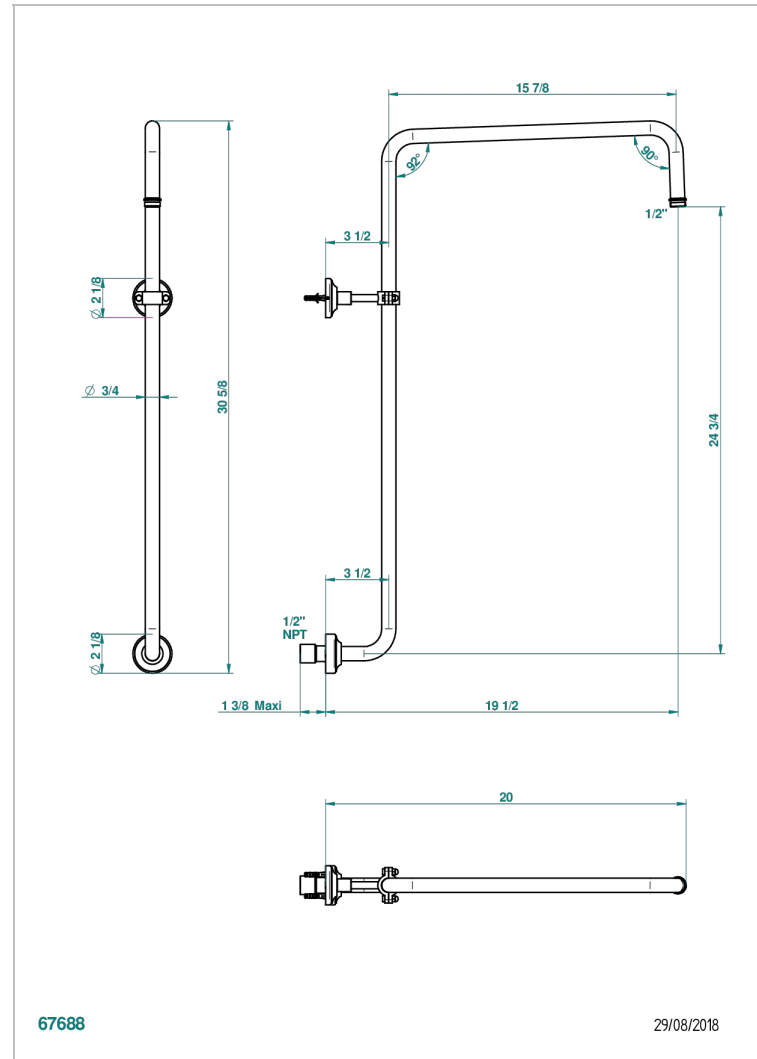

# 1900

G25-83/US

Curved shower arm 1/2"

## CHARACTERISTIC

- 1900
- Curved shower arm 1/2"