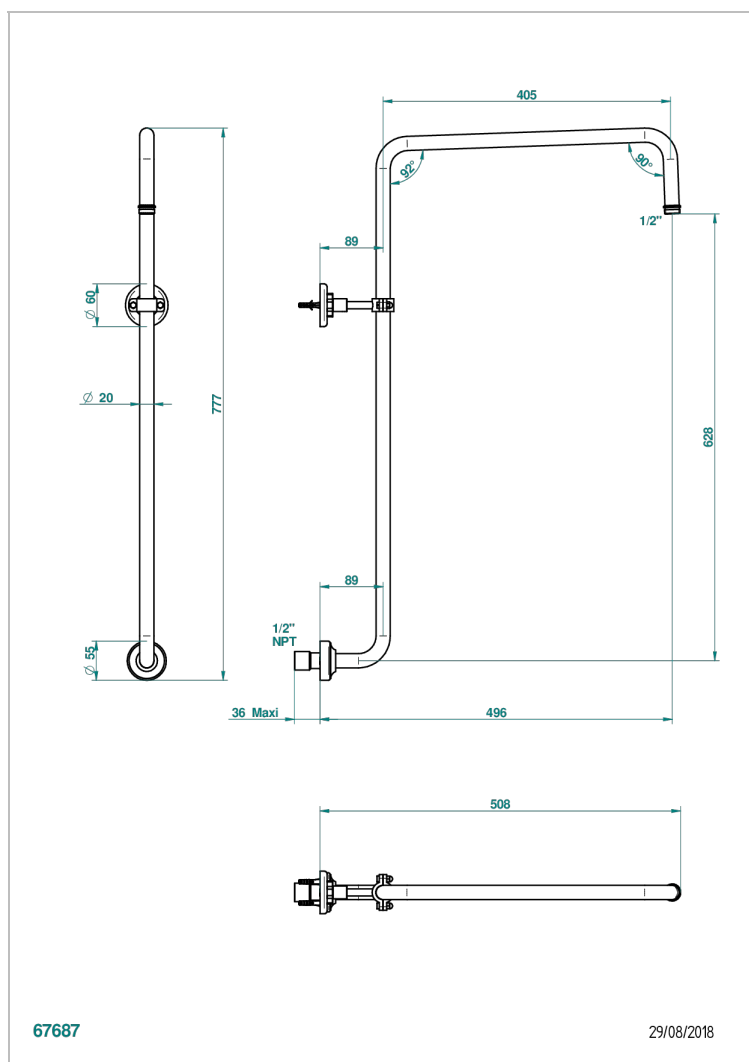

# CLUB SAINT-GERMAIN WITH LEVER HANDLES

G7J-83/US

Curved shower arm 1/2"

67687

29/08/2018

## CHARACTERISTIC

- Club Saint-Germain with lever handles
- Curved shower arm 1/2"