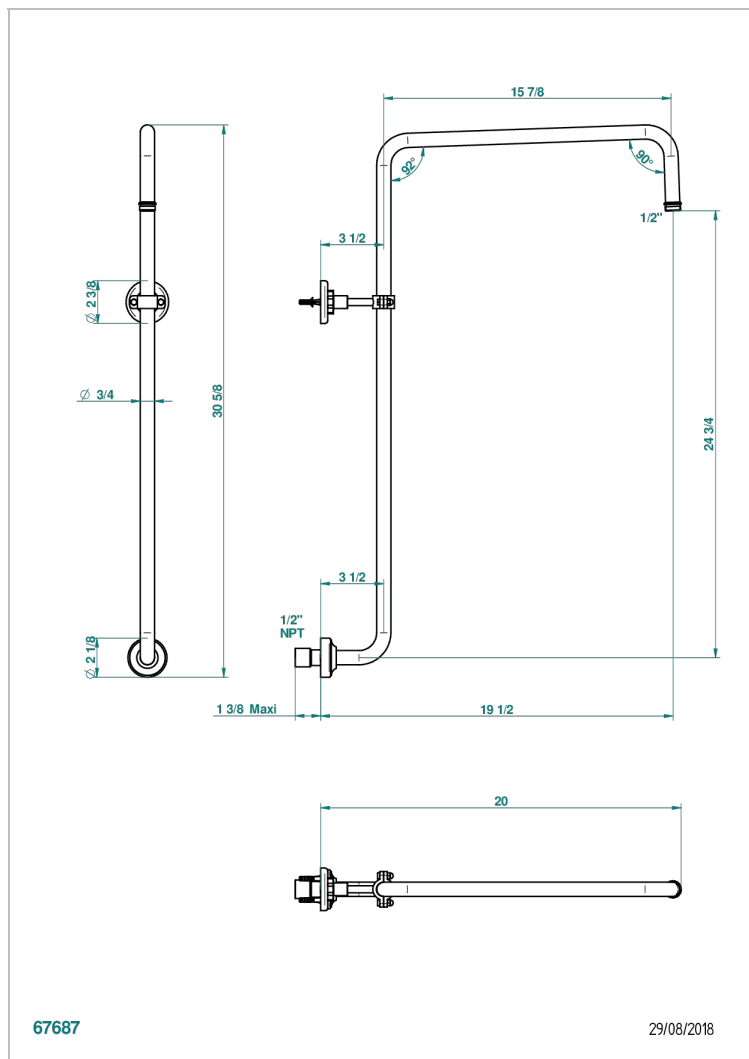

# CLUB SAINT-GERMAIN WITH LEVER HANDLES

G7J-83/US

Curved shower arm 1/2"

## CHARACTERISTIC

- Club Saint-Germain with lever handles
- Curved shower arm 1/2"