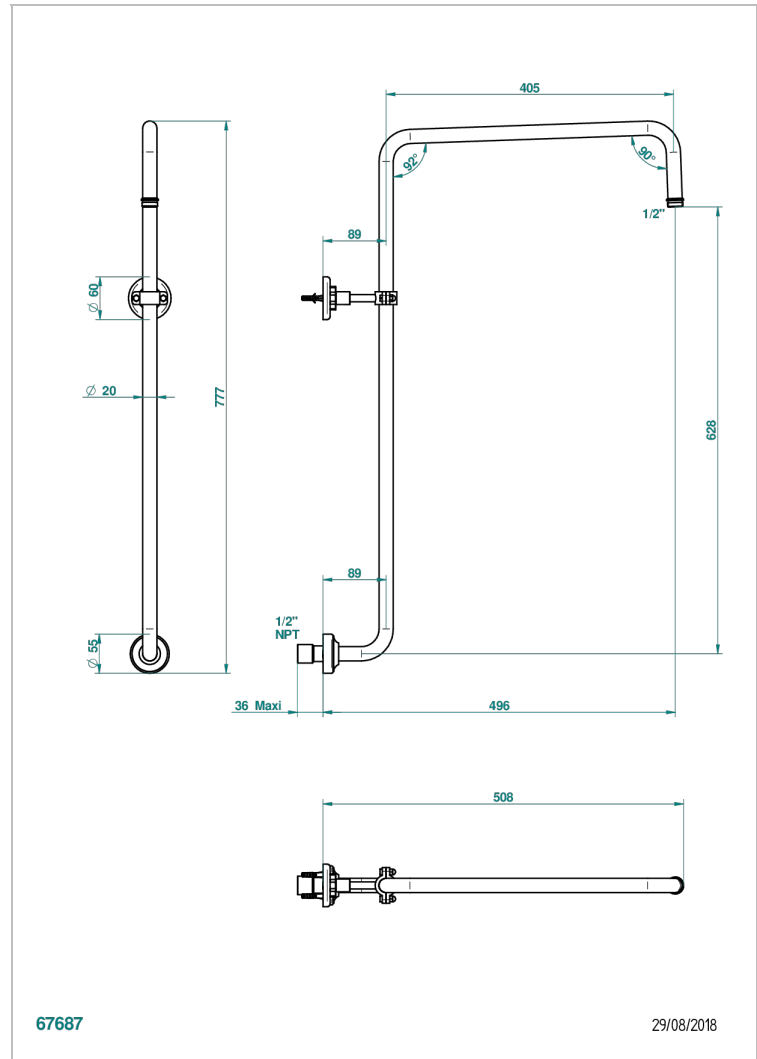

# CLUB SAINT-GERMAIN

G7H-83/US

Curved shower arm 1/2"

THG<sup>®</sup>  
PARIS

## CHARACTERISTIC

- Club Saint-Germain
- Curved shower arm 1/2"