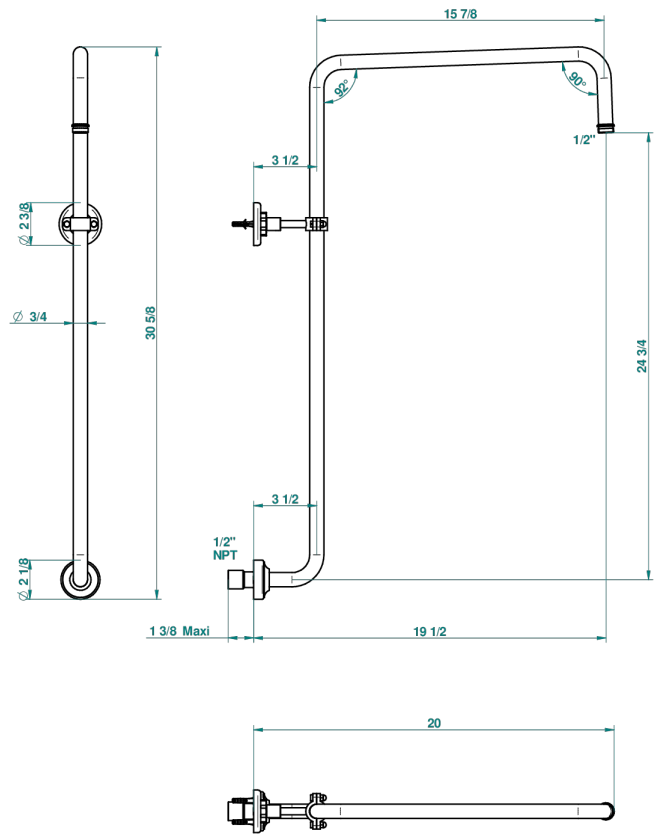

CLUB SAINT-GERMAIN

G7H-83/US

Curved shower arm 1/2"

67687

29/08/2018

CHARACTERISTIC

- Club Saint-Germain
- Curved shower arm 1/2"

AVAILABLE FINITIONS