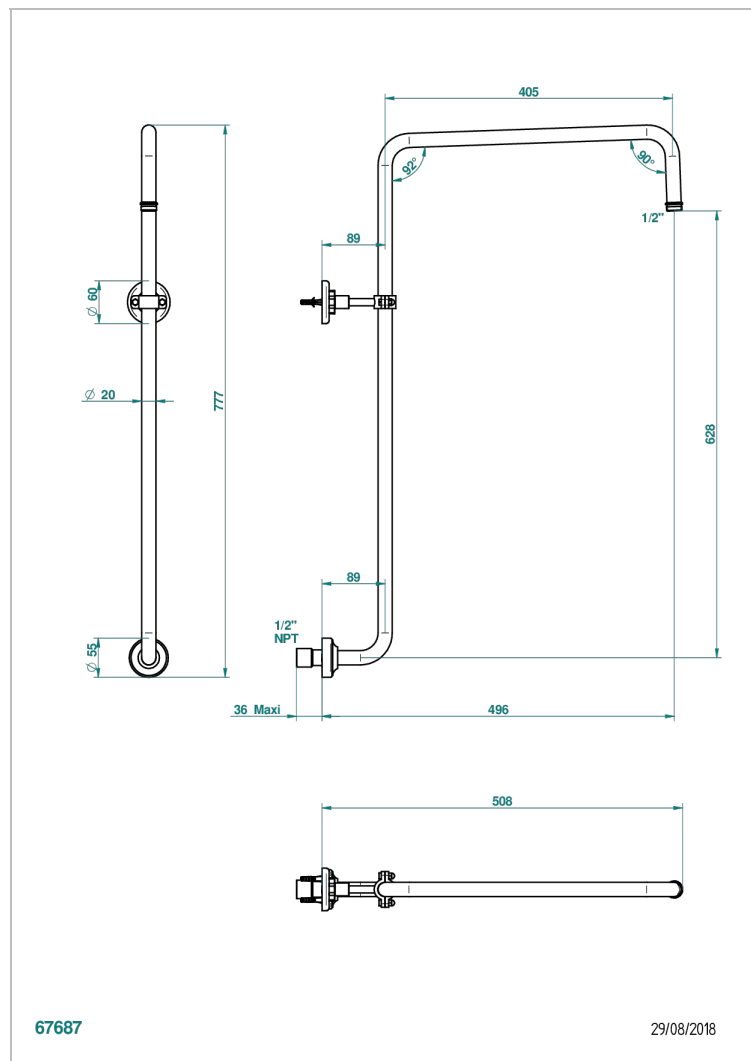

SAINT-GERMAIN WITH LEVER HANDLES

G7D-83/US

Curved shower arm 1/2"

67687

29/08/2018

CHARACTERISTIC

- Saint-germain with lever handles
- Curved shower arm 1/2"

AVAILABLE FINITIONS