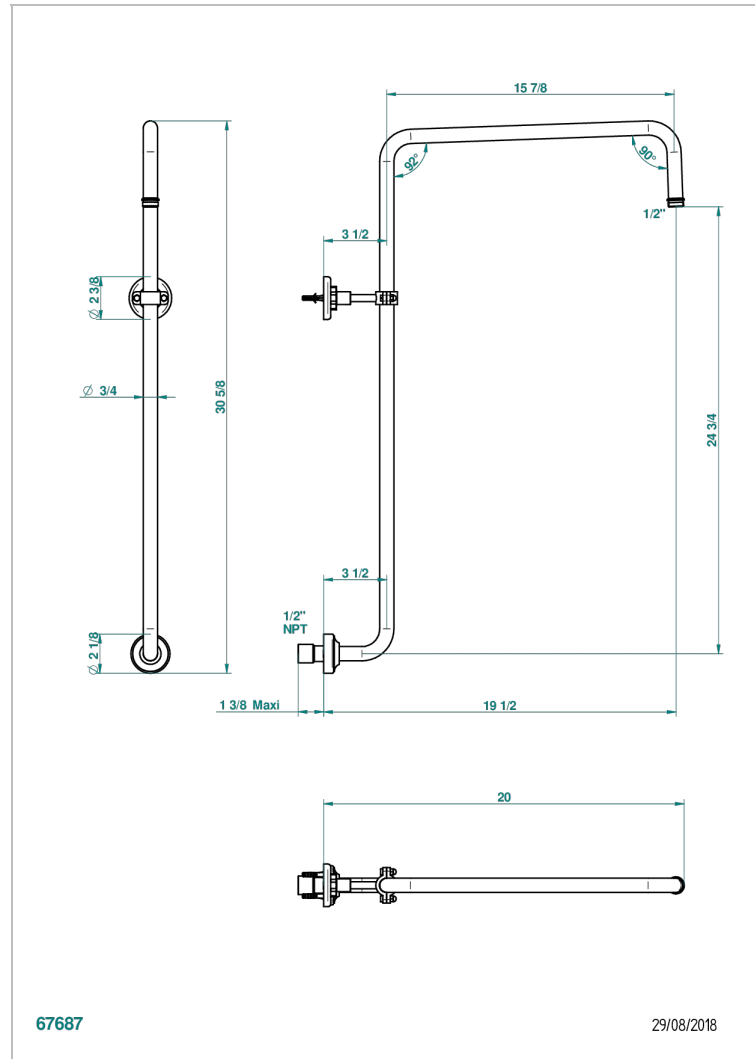

SAINT-GERMAIN WITH LEVER HANDLES

G7D-83/US

Curved shower arm 1/2"

67687

29/08/2018

CHARACTERISTIC

- Saint-germain with lever handles
- Curved shower arm 1/2"

AVAILABLE FINITIONS