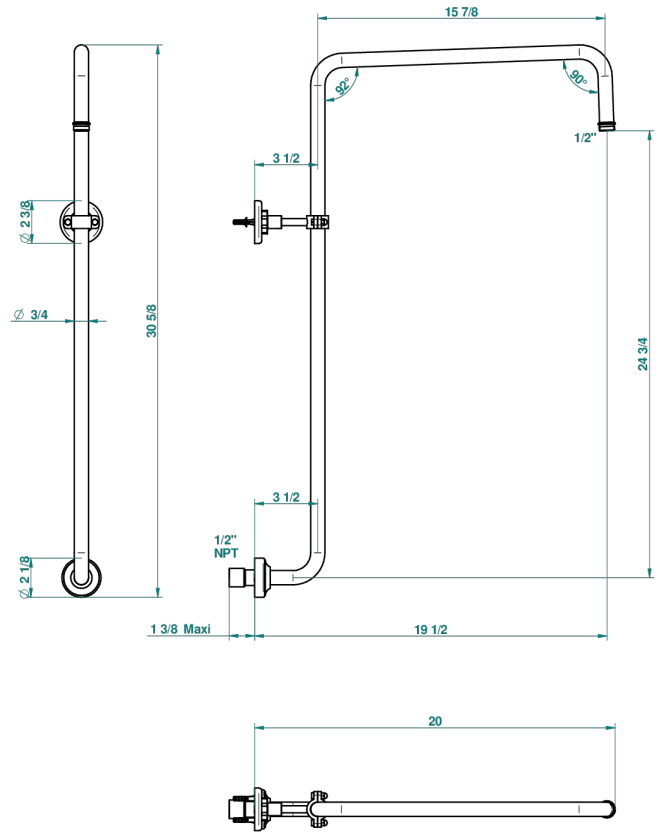

SAINT-GERMAIN

G7C-83/US

Curved shower arm 1/2"

THG[®]
PARIS

67687

29/08/2018

CHARACTERISTIC

- Saint-germain
- Curved shower arm 1/2"