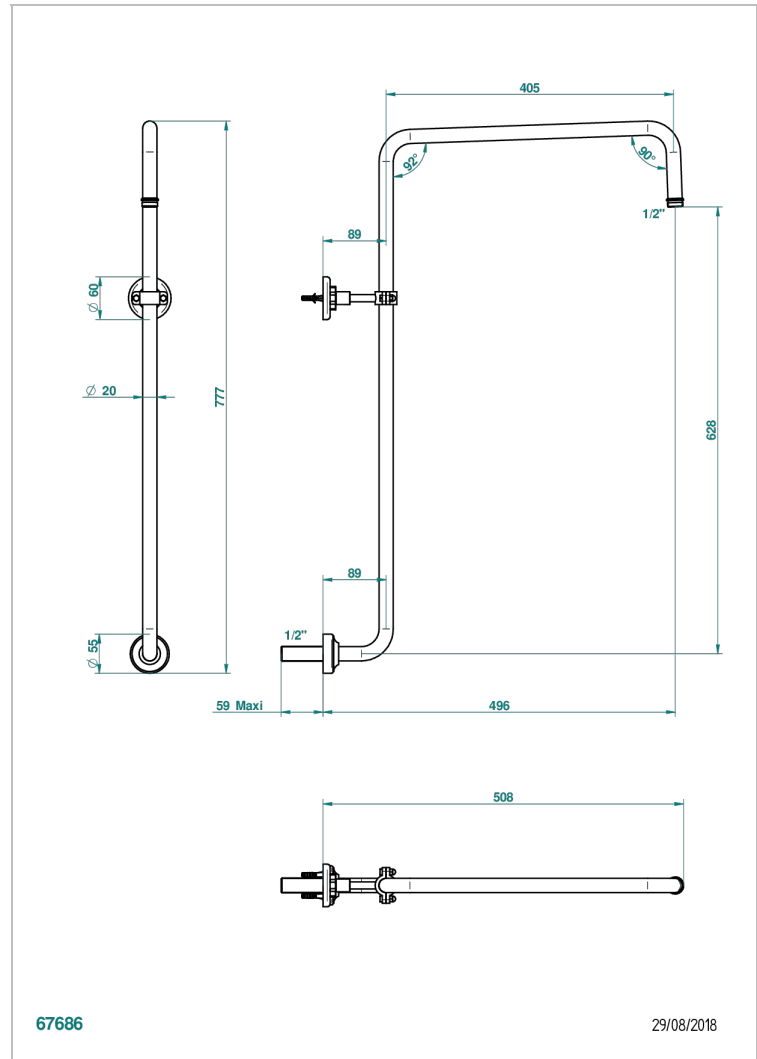

# SAINT-GERMAIN WITH LEVER

G7D-83

Curved shower arm 1/2"

THG<sup>®</sup>  
PARIS

67686

29/08/2018

## CHARACTERISTIC

- Saint-germain with lever
- Curved shower arm 1/2"

## AVAILABLE FINITIONS

Antique nickel - H28  
Black ceram - D30  
Blush PVD - H62  
Brass color PVD - H49  
Brown bronze color PVD - F33  
Gold color PVD - H52

Graphite PVD - H64  
Lacquered light bronze - D01  
Matt Umber PVD - H67  
Matt blush PVD - H60  
Matt brass color PVD - H50  
Matt brown bronze color PVD - F34