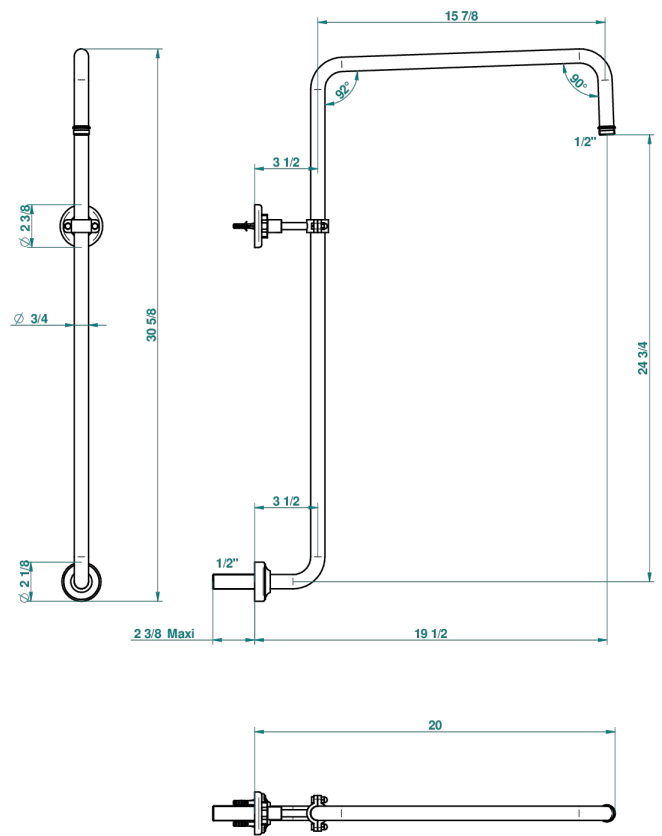

SAINT-GERMAIN WITH LEVER

G7D-83

Curved shower arm 1/2"

THG[®]
PARIS

67686

29/08/2018

CHARACTERISTIC

- Saint-germain with lever
- Curved shower arm 1/2"

AVAILABLE FINITIONS

Antique nickel - H28
Black ceram - D30
Blush PVD - H62
Brass color PVD - H49
Brown bronze color PVD - F33
Gold color PVD - H52

Graphite PVD - H64
Lacquered light bronze - D01
Matt Umber PVD - H67
Matt blush PVD - H60
Matt brass color PVD - H50
Matt brown bronze color PVD - F34