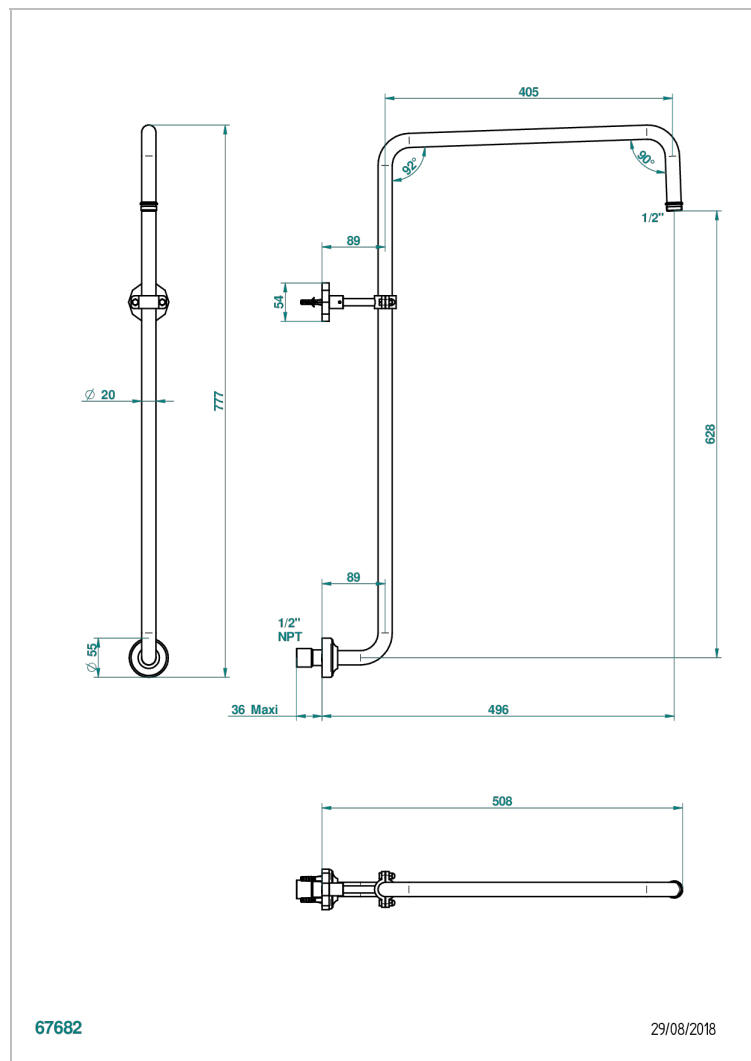

# LES ONDES WITH LEVER HANDLES

G8B-83/US

Curved shower arm 1/2"

## CHARACTERISTIC

- Les Ondes with lever handles
- Curved shower arm 1/2"

Nickel antique / Sovereign - H28

Nickel color PVD - H55

Nickel polished - B01

Soft gold - F30

Soft matt gold - F31

Umber PVD - H66