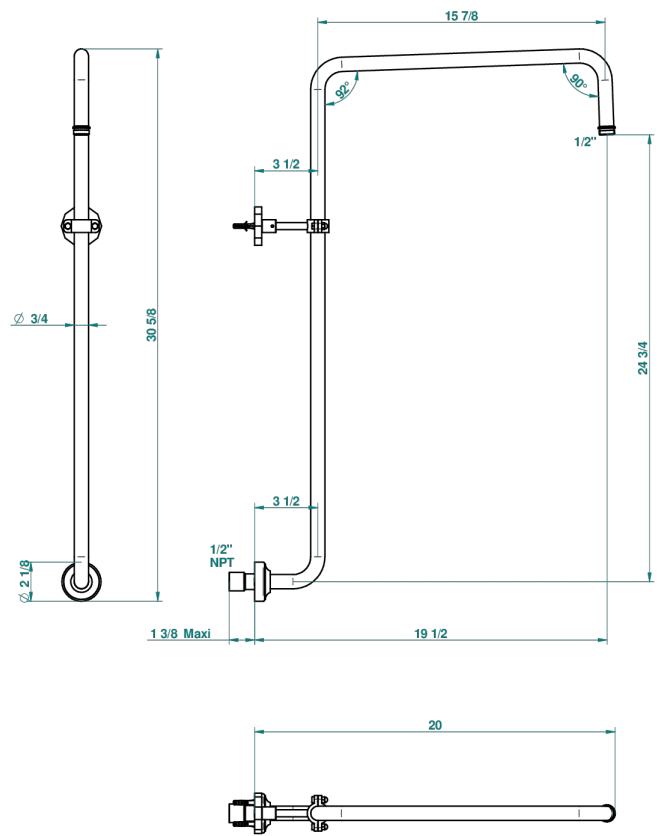

LES ONDES WITH LEVER HANDLES

G8B-83/US

Curved shower arm 1/2"

THG[®]
PARIS

67682

29/08/2018

CHARACTERISTIC

- Les Ondes with lever handles
- Curved shower arm 1/2"