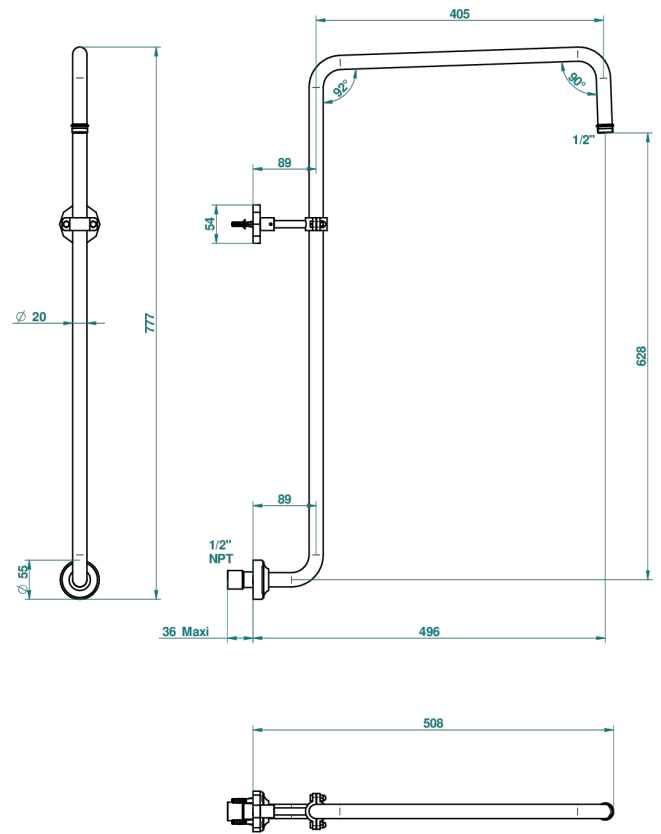

LES ONDES

G8A-83/US

Curved shower arm 1/2"

THG[®]
PARIS

67682

29/08/2018

CHARACTERISTIC

- Les Ondes
- Curved shower arm 1/2"