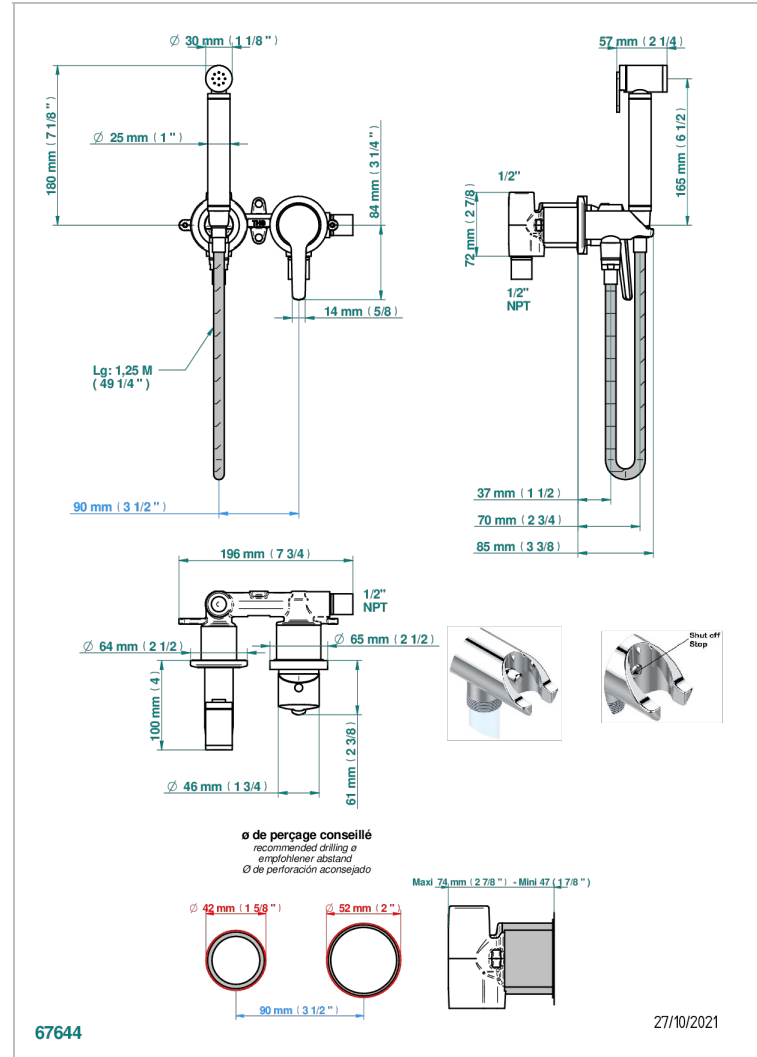

BONDI WITH LEVER

G7G-5840/MGUS

Wc douche set including: trigger spray, wall mounted single lever mixer, reinforced hose (1.25m), wall outlet with integrated elbow with safety stopper

CARACTERÍSTICAS

- Bondi with lever
- Wc douche set including: trigger spray, wall mounted single lever mixer, reinforced hose (1.25m), wall outlet with integrated elbow with safety stopper