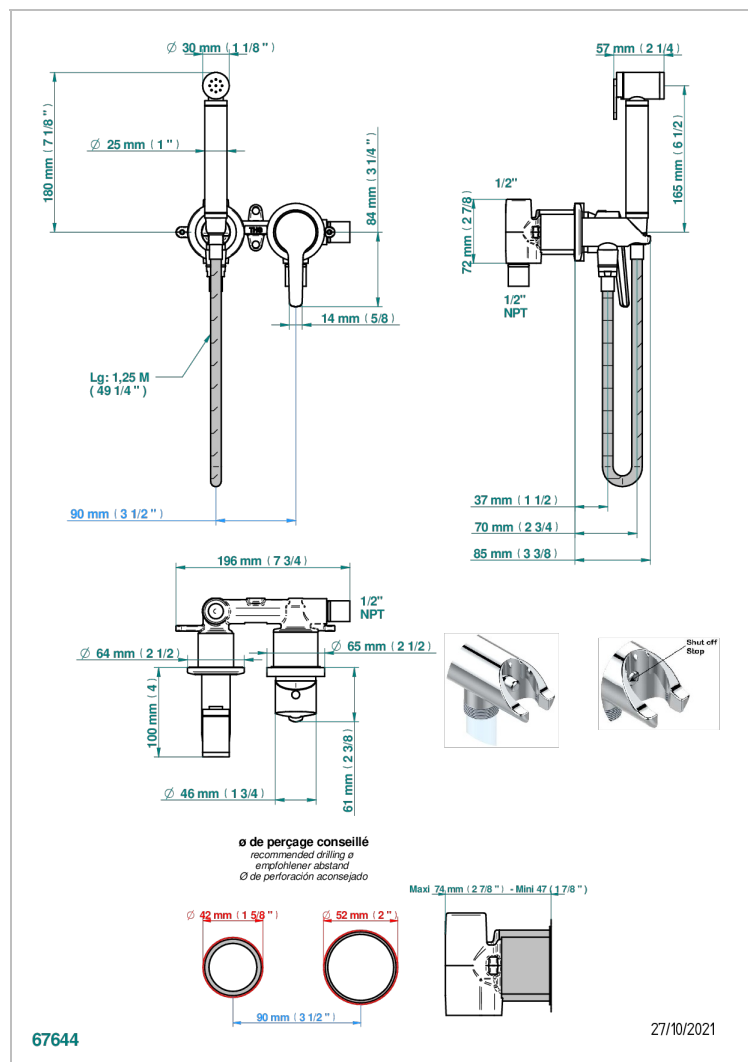

BONDI WITH LEVER HANDLES

G7G-5840/MGUS

Wc douche set including: trigger spray, wall mounted single lever mixer, reinforced hose (1.25m), wall outlet with integrated elbow with safety stopper

CHARACTERISTIC

- Bondi with lever handles
- Wc douche set including: trigger spray, wall mounted single lever mixer, reinforced hose (1.25m), wall outlet with integrated elbow with safety stopper

AVAILABLE FINITIONS

Black ceram - D30
Blush PVD - H62
Brass color PVD - H49
Brown bronze color PVD - F33
Chrome polished - A02
Chrome polished / gold polished - G02