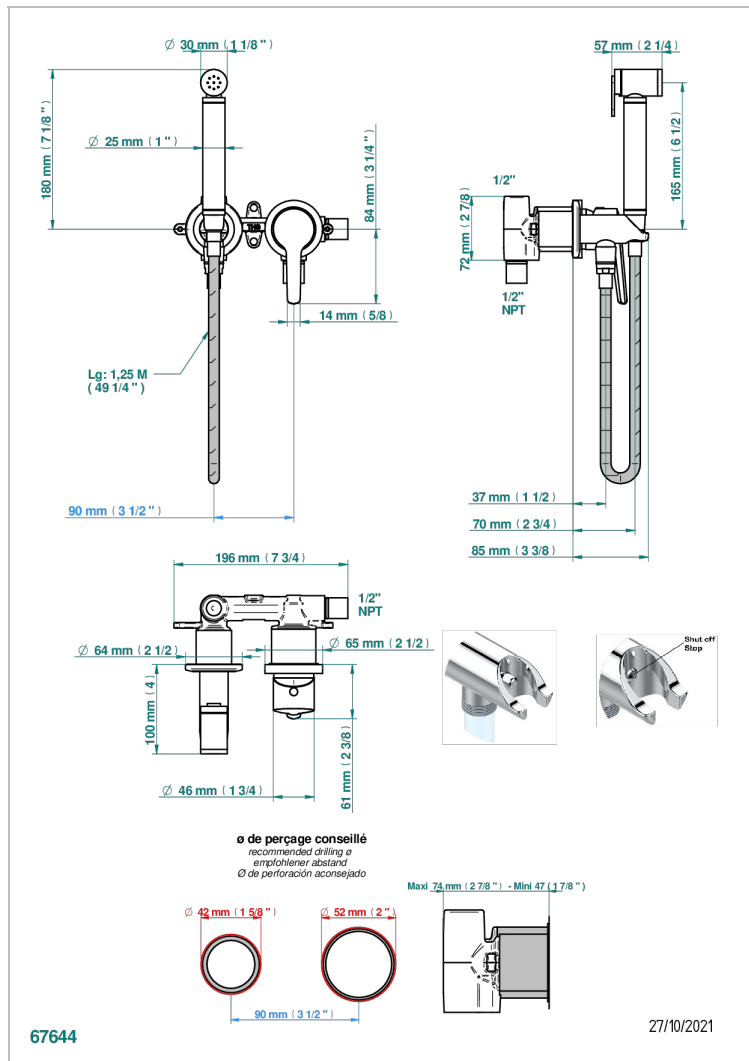

Wc douche set including: trigger spray, wall mounted single lever mixer, reinforced hose (1.25m), wall outlet with integrated elbow with safety stopper

CHARACTERISTIC

- Bondi
- Wc douche set including: trigger spray, wall mounted single lever mixer, reinforced hose (1.25m), wall outlet with integrated elbow with safety stopper