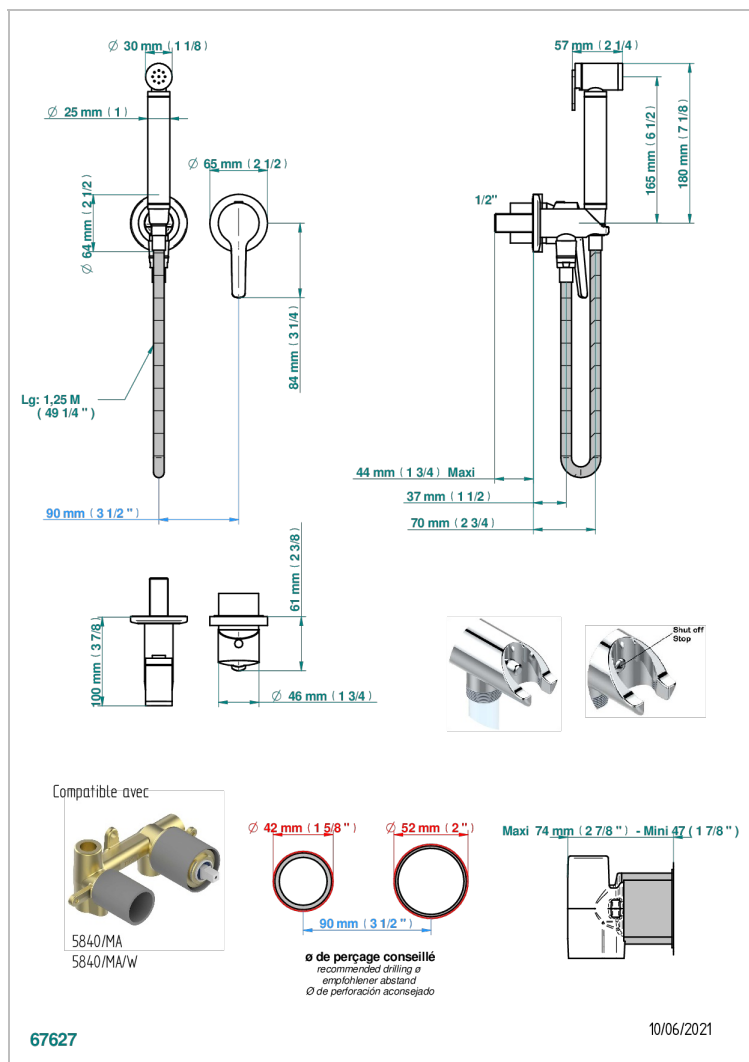

SYSTEM SQUARED METAL WITH LEVER HANDLES

G9F-5840/MBG

Trim only for WC douche including: trigger spray, wall mounted single lever mixer, reinforced hose (49 1/4"), wall outlet with integrated elbow with safety stopper

CHARACTERISTIC

- ACS : 19ACCLY412

STANDARDS

RELATED SKU'S

- Ref. G00-5840/MAUS Rough parts for concealed wall-mounted mixer with 1/2" outlet

AVAILABLE FINITIONS

Black ceram - D30
Blush PVD - H62
Brass color PVD - H49
Brown bronze color PVD - F33
Chrome polished - A02
Copper antique matt, coated - H07

TECHNICAL SPECS

- Recommandé : 3 bars (max. 5 bars) - Advised : 43,5 psi (max. 72 psi)
- 9,5 l/min à 3 bars (2.5 gpm at 43.5 psi)