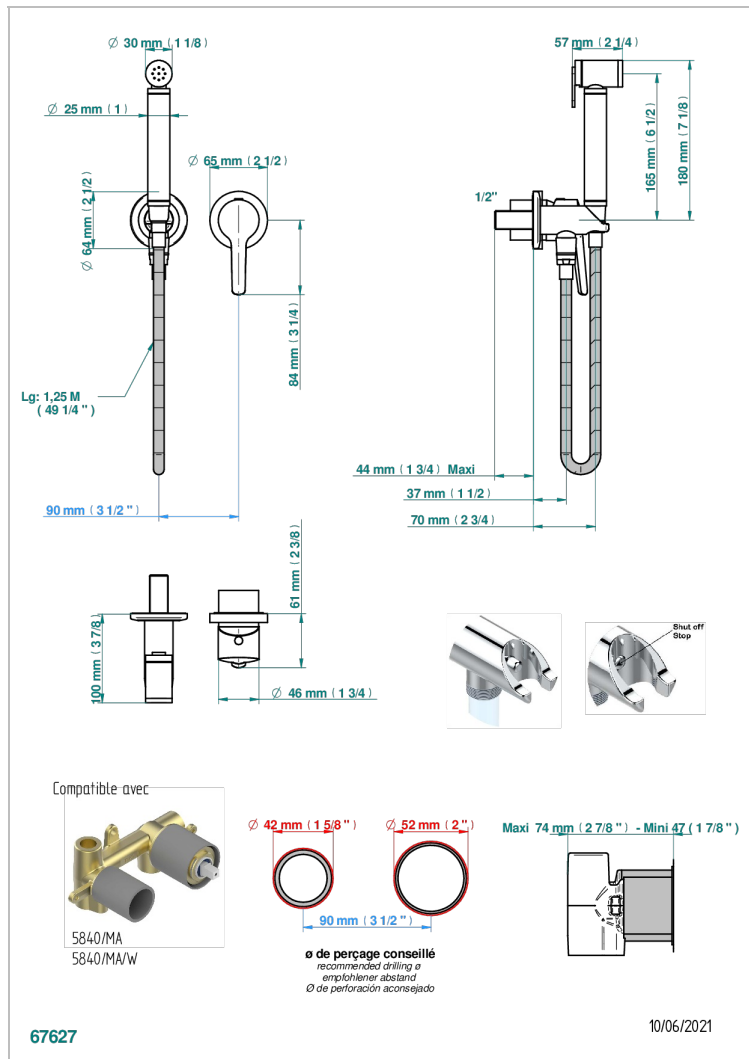

SYSTEM SQUARED METAL WITH LEVER

G9F-5840/MBG

Trim only for WC douche including: trigger spray, wall mounted single lever mixer, reinforced hose (1.25m), wall outlet with integrated elbow with safety stopper

EIGENSCHAFTEN

- ACS : 19ACCLY412

ZERTIFIZIERUNGEN

ÄHNLICHE PRODUKTE

- Ref. G00-5840/MA Up-teil für up-mischer, 1/2"

VERFÜGBARE OBERFLÄCHEN

Altnickel - H28
Blassgold - F30
Blassgold matt unlackiert - F31
Bronze hell - D01
Chrom - A02
Chrom matt - C02