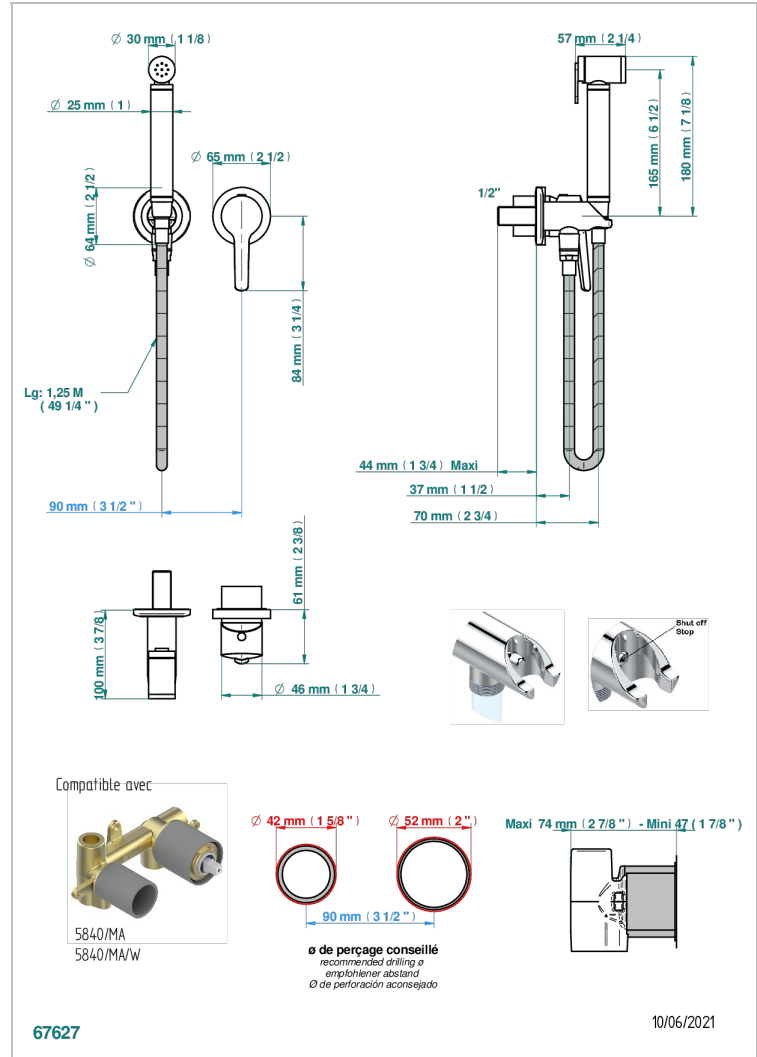

SYSTEM SQUARED METAL

G9E-5840/MBG

THG
PARIS

Trim only for WC douche including: trigger spray, wall mounted single lever mixer, reinforced hose (49 1/4"), wall outlet with integrated elbow with safety stopper

CHARACTERISTIC

- ACS : 19ACCLY412

STANDARDS

RELATED SKU'S

- Ref. G00-5840/MAUS Rough parts for concealed wall-mounted mixer with 1/2" outlet

AVAILABLE FINITIONS

Black ceram - D30
Blush PVD - H62
Brass color PVD - H49
Brown bronze color PVD - F33
Chrome polished - A02
Copper antique matt, coated - H07