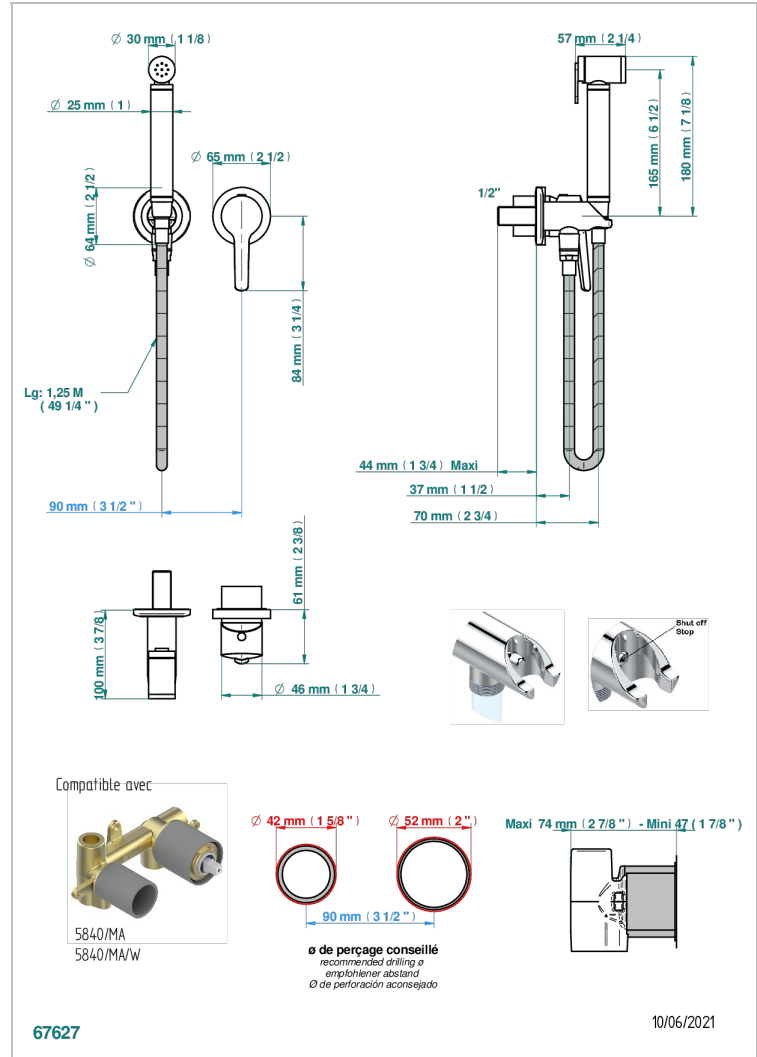

SYSTEM SQUARED METAL

G9E-5840/MBG

THG
PARIS

Trim only for WC douche including: trigger spray, wall mounted single lever mixer, reinforced hose (1.25m), wall outlet with integrated elbow with safety stopper

CHARACTERISTIC

- ACS : 19ACCLY412

STANDARDS

RELATED SKU'S

- Ref. G00-5840/MA Rough parts for concealed wall-mounted mixer with 1/2" outlet

AVAILABLE FINITIONS

Antique nickel - H28
Black ceram - D30
Blush PVD - H62
Brass color PVD - H49
Brown bronze color PVD - F33
Gold color PVD - H52

TECHNICAL SPECS

- Recommandé : 3 bars (max. 5 bars) - Advised : 43,5 psi (max. 72 psi)
- 9,5 l/min à 3 bars (2.5 gpm at 43.5 psi)