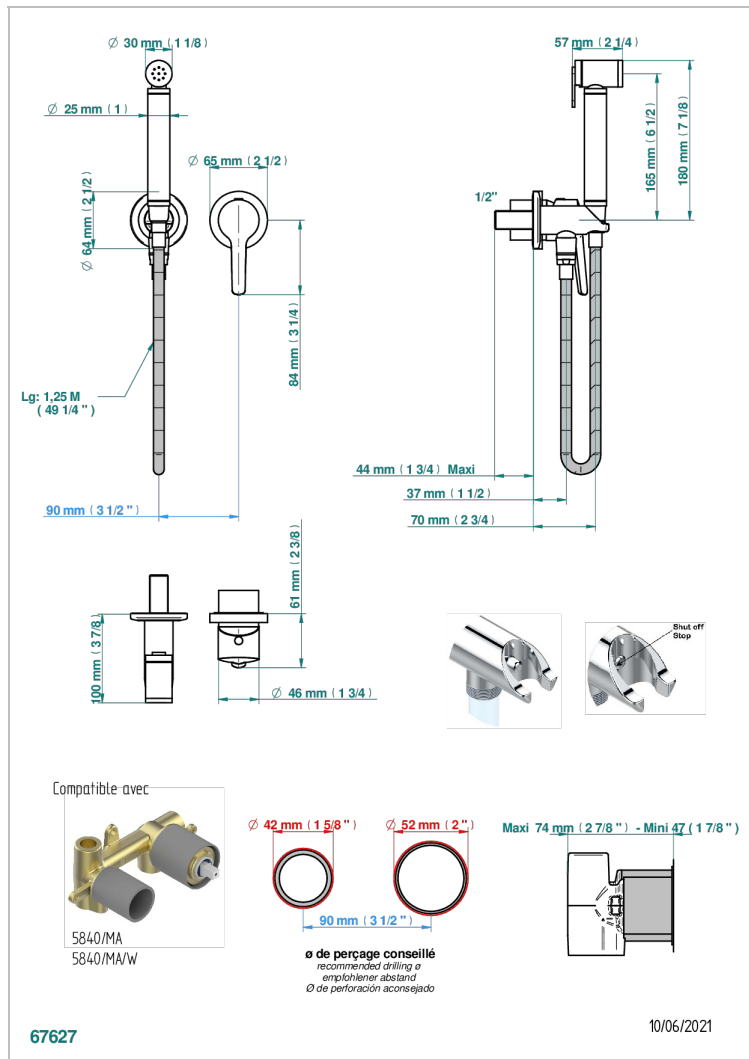

# SYSTEM DIAMOND METAL WITH LEVER HANDLES

G9D-5840/MBG

Trim only for WC douche including: trigger spray, wall mounted single lever mixer, reinforced hose (49 1/4"), wall outlet with integrated elbow with safety stopper

## CHARACTERISTIC

- ACS : 19ACCLY412

## TECHNICAL SPECS

- Recommandé : 3 bars (max. 5 bars) - Advised : 43,5 psi (max. 72 psi)
- 9,5 l/min à 3 bars (2.5 gpm at 43.5 psi)

## RELATED SKU'S

- Ref. G00-5840/MAUS Rough parts for concealed wall-mounted mixer with 1/2" outlet