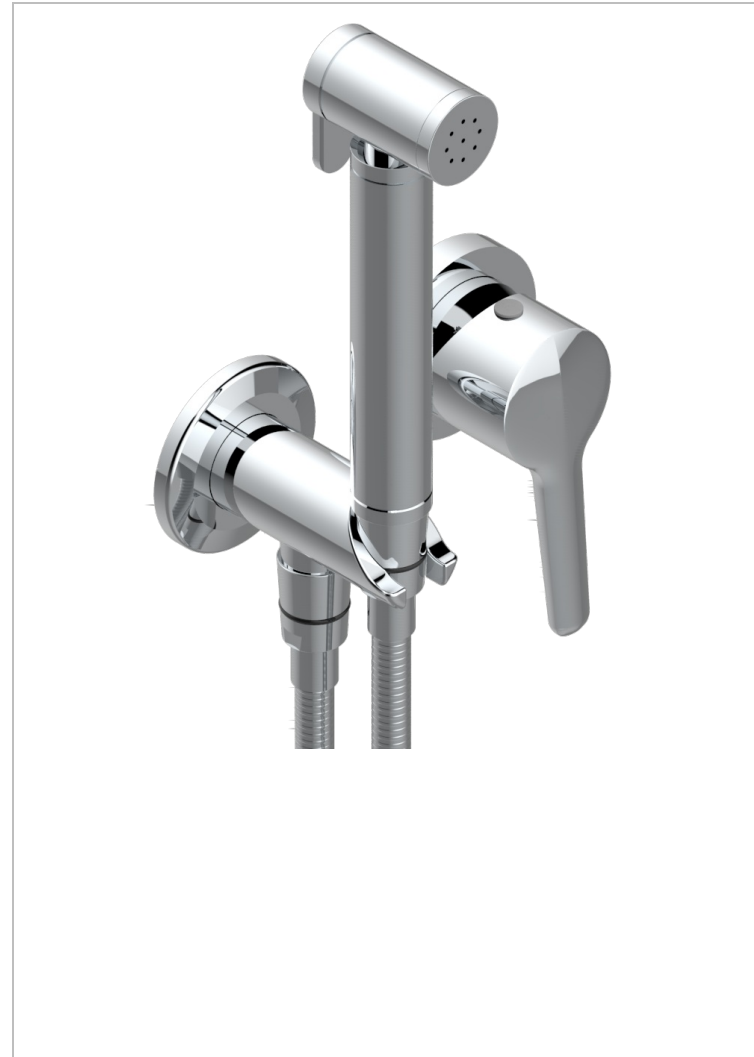

SYSTEM DIAMOND METAL

G9C-5840/MBG

THG
PARIS

Trim only for WC douche including: trigger spray, wall mounted single lever mixer, reinforced hose (49 1/4"), wall outlet with integrated elbow with safety stopper

CHARACTERISTIC

- ACS : 19ACCLY412

TECHNICAL SPECS

- Recommandé : 3 bars (max. 5 bars) - Advised : 43,5 psi (max. 72 psi)
- 9,5 l/min à 3 bars (2.5 gpm at 43.5 psi)

STANDARDS

RELATED SKU'S

- Ref. G00-5840/MAUS Rough parts for concealed wall-mounted mixer with 1/2" outlet