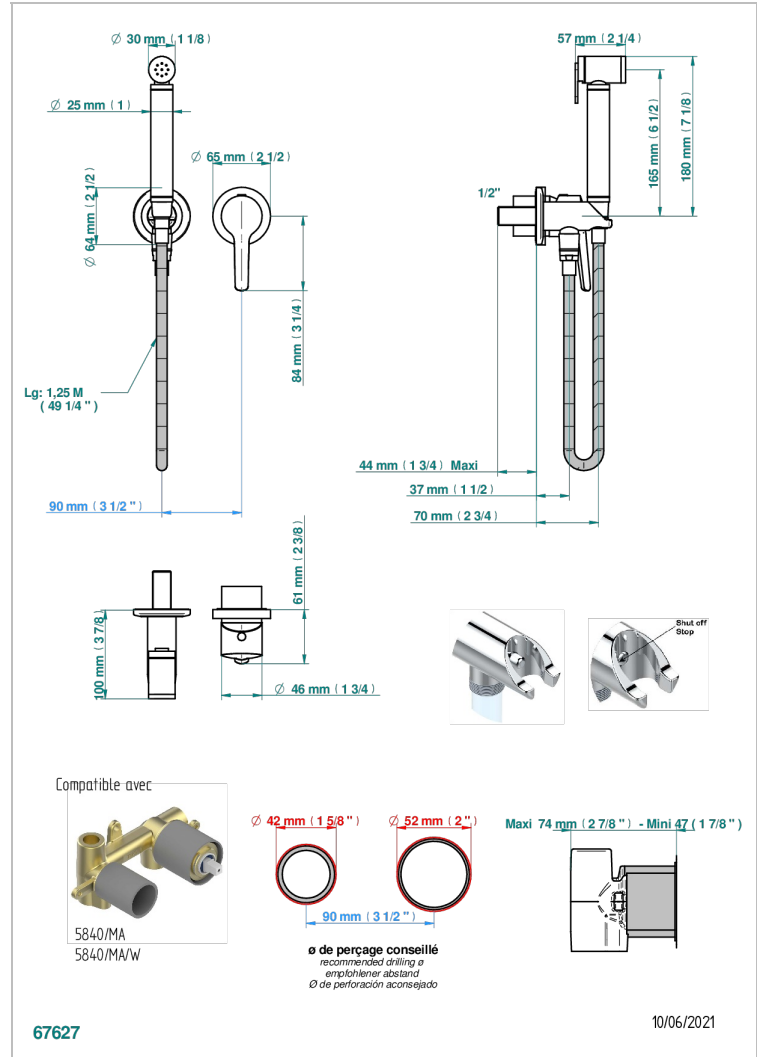

SYSTEM DIAMOND METAL

G9C-5840/MBG

THG
PARIS

Trim only for WC douche including: trigger spray, wall mounted single lever mixer, reinforced hose (49 1/4"), wall outlet with integrated elbow with safety stopper

CHARACTERISTIC

- ACS : 19ACCLY412

TECHNICAL SPECS

- Recommandé : 3 bars (max. 5 bars) - Advised : 43,5 psi (max. 72 psi)
- 9,5 l/min à 3 bars (2.5 gpm at 43.5 psi)

STANDARDS

RELATED SKU'S

- Ref. G00-5840/MAUS Rough parts for concealed wall-mounted mixer with 1/2" outlet