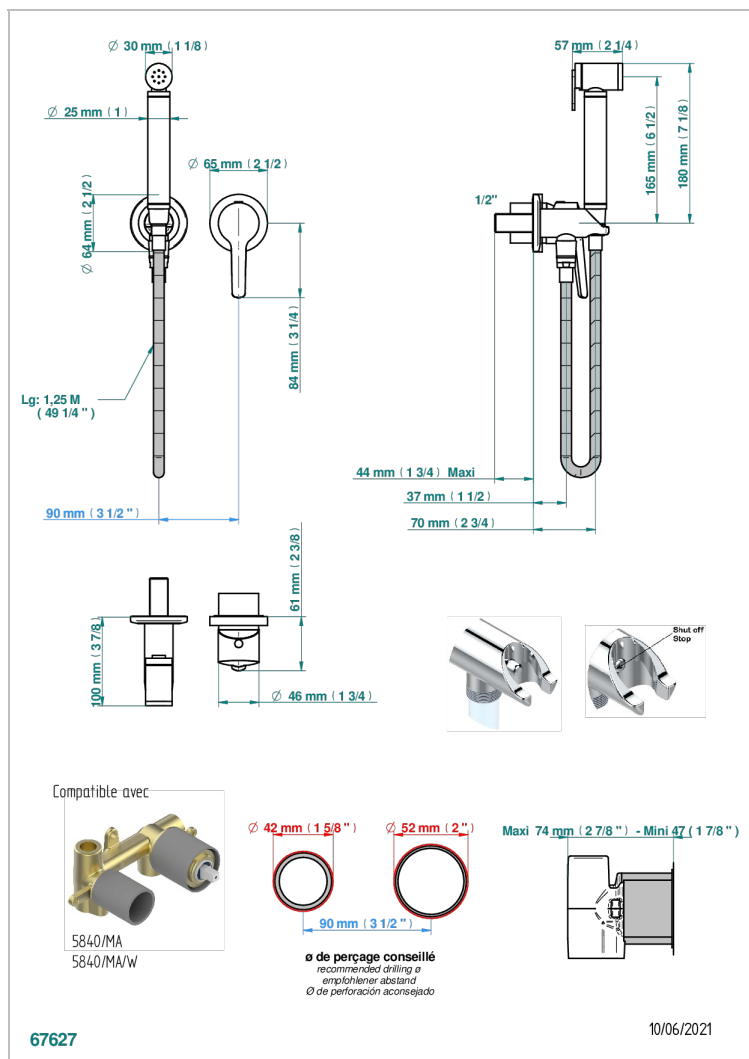

BONDI WITH LEVER HANDLES

G7G-5840/MBG

Trim only for WC douche including: trigger spray, wall mounted single lever mixer, reinforced hose (49 1/4"), wall outlet with integrated elbow with safety stopper

CHARACTERISTIC

- ACS : 19ACCLY412

STANDARDS

RELATED SKU'S

- Ref. G00-5840/MAUS Rough parts for concealed wall-mounted mixer with 1/2" outlet

AVAILABLE FINITIONS

Black ceram - D30
Blush PVD - H62
Brass color PVD - H49
Brown bronze color PVD - F33
Chrome polished - A02
Chrome polished / gold polished - G02

TECHNICAL SPECS

- Recommandé : 3 bars (max. 5 bars) - Advised : 43,5 psi (max. 72 psi)
- 9,5 l/min à 3 bars (2.5 gpm at 43.5 psi)