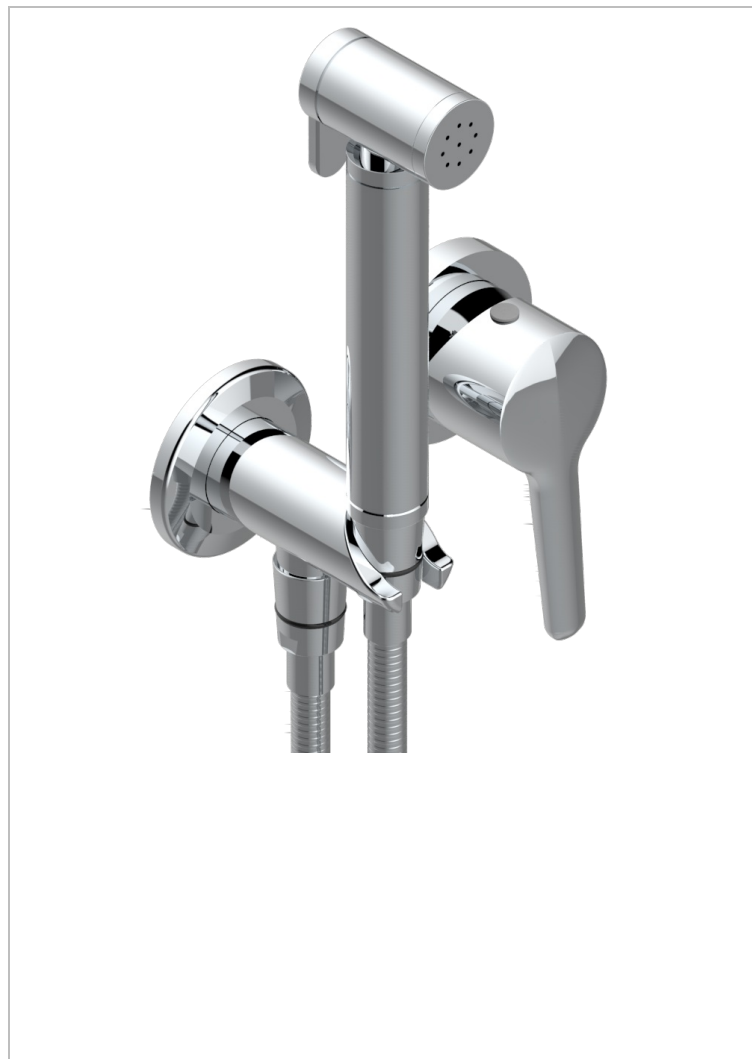

BONDI WITH LEVER HANDLES

G7G-5840/MBG

Trim only for WC douche including: trigger spray, wall mounted single lever mixer, reinforced hose (49 1/4"), wall outlet with integrated elbow with safety stopper

CHARACTERISTIC

- ACS : 19ACCLY412

STANDARDS

RELATED SKU'S

- Ref. G00-5840/MAUS Rough parts for concealed wall-mounted mixer with 1/2" outlet

AVAILABLE FINITIONS

Black ceram - D30
Blush PVD - H62
Brass color PVD - H49
Brown bronze color PVD - F33
Chrome polished - A02
Chrome polished / gold polished - G02