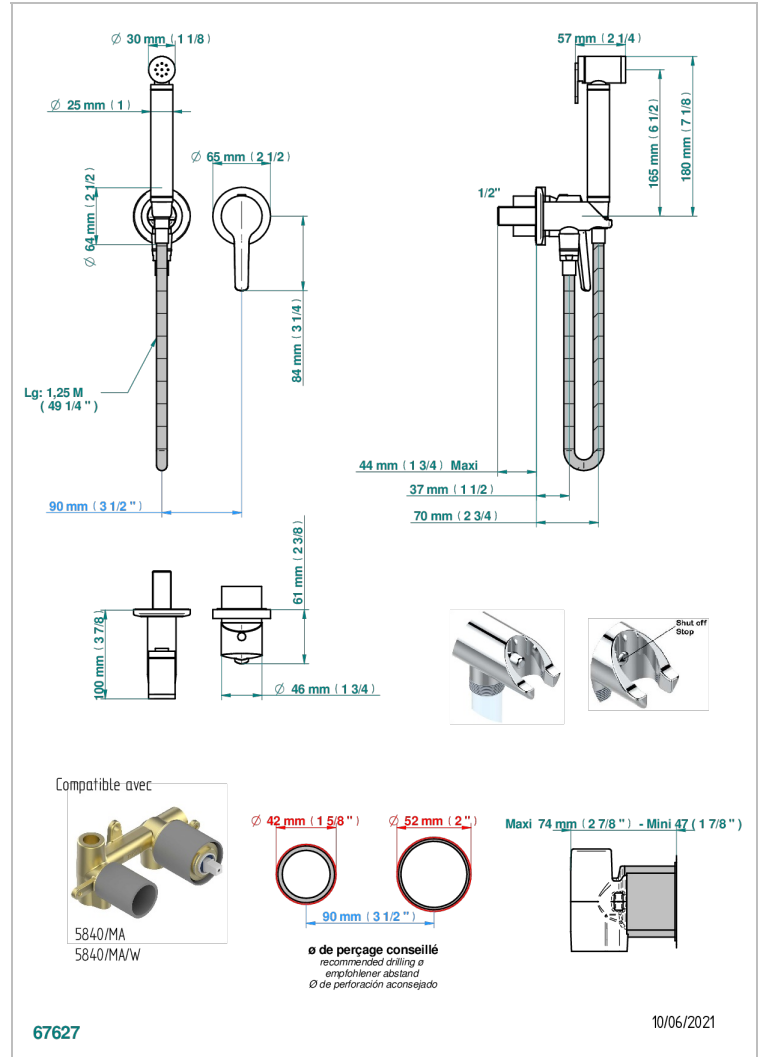

Trim only for WC douche including: trigger spray, wall mounted single lever mixer, reinforced hose (49 1/4"), wall outlet with integrated elbow with safety stopper

### CHARACTERISTIC

- ACS : 19ACCLY412

### RELATED SKU'S

- Ref. G00-5840/MAUS Rough parts for concealed wall-mounted mixer with 1/2" outlet