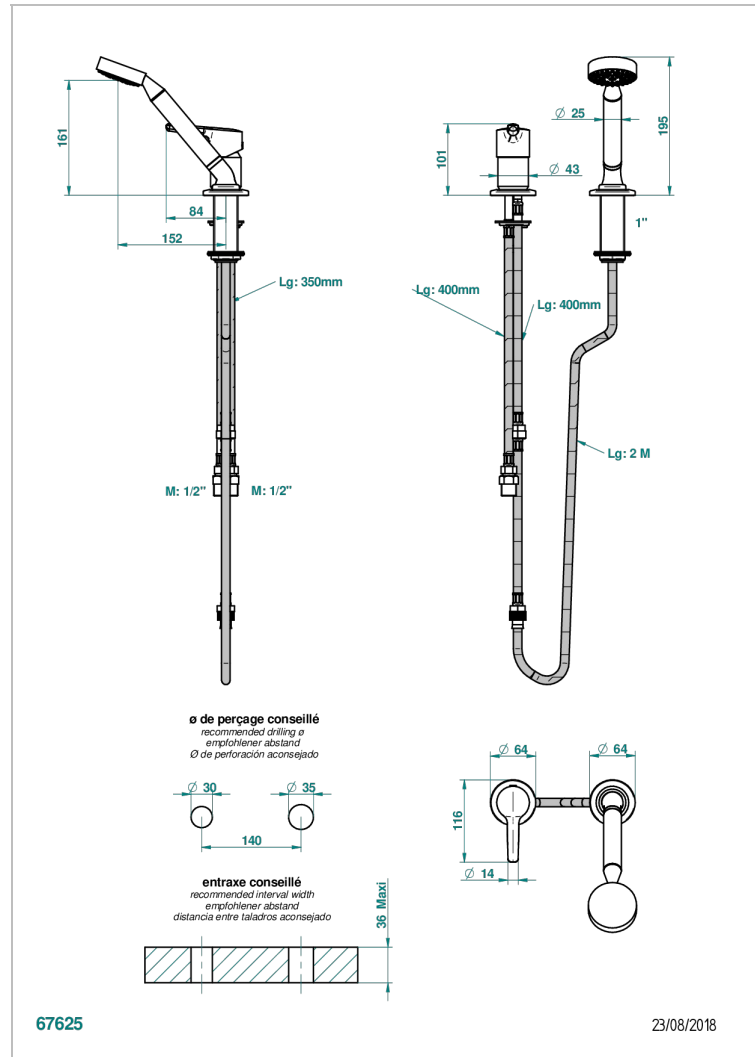

BONDI WITH LEVER HANDLES

G7G-6523/60AUS

Deck mounted mixer with handshower

CHARACTERISTIC

- Bondi with lever handles
- Deck mounted mixer with handshower

AVAILABLE FINITIONS

Black ceram - D30
Blush PVD - H62
Brass color PVD - H49
Brown bronze color PVD - F33
Chrome polished - A02
Chrome polished / gold polished - G02

Gold color PVD - H52
Gold mat - F07
Gold polished - F01
Graphite PVD - H64
Light coated bronze - D01
Matt Umber PVD - H67

Matt blush PVD - H60
Matt brass color PVD - H50
Matt brown bronze color PVD - F34
Matt chrome (American satin) - C02
Matt gold color PVD - H53
Matt graphite PVD - H65

Matt nickel (American satin) - C01
Matt nickel color PVD - H56
Natural smoked Brass - A13
Nickel antique / Sovereign - H28
Nickel color PVD - H55
Nickel polished - B01

Soft gold - F30
Soft matt gold - F31
Umber PVD - H66