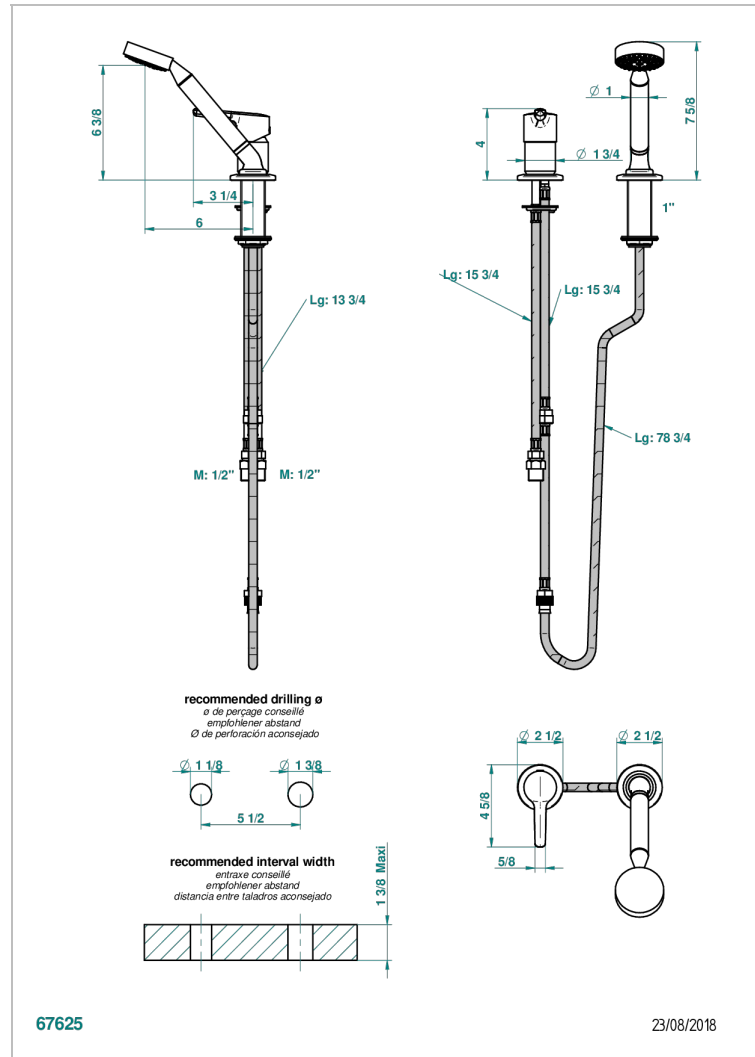

# BONDI WITH LEVER HANDLES

G7G-6523/60AUS

Deck mounted mixer with handshower

## CHARACTERISTIC

- Bondi with lever handles
- Deck mounted mixer with handshower

## AVAILABLE FINITIONS

Black ceram - D30  
Blush PVD - H62  
Brass color PVD - H49  
Brown bronze color PVD - F33  
Chrome polished - A02  
Chrome polished / gold polished - G02

Gold color PVD - H52  
Gold mat - F07  
Gold polished - F01  
Graphite PVD - H64  
Light coated bronze - D01  
Matt Umber PVD - H67