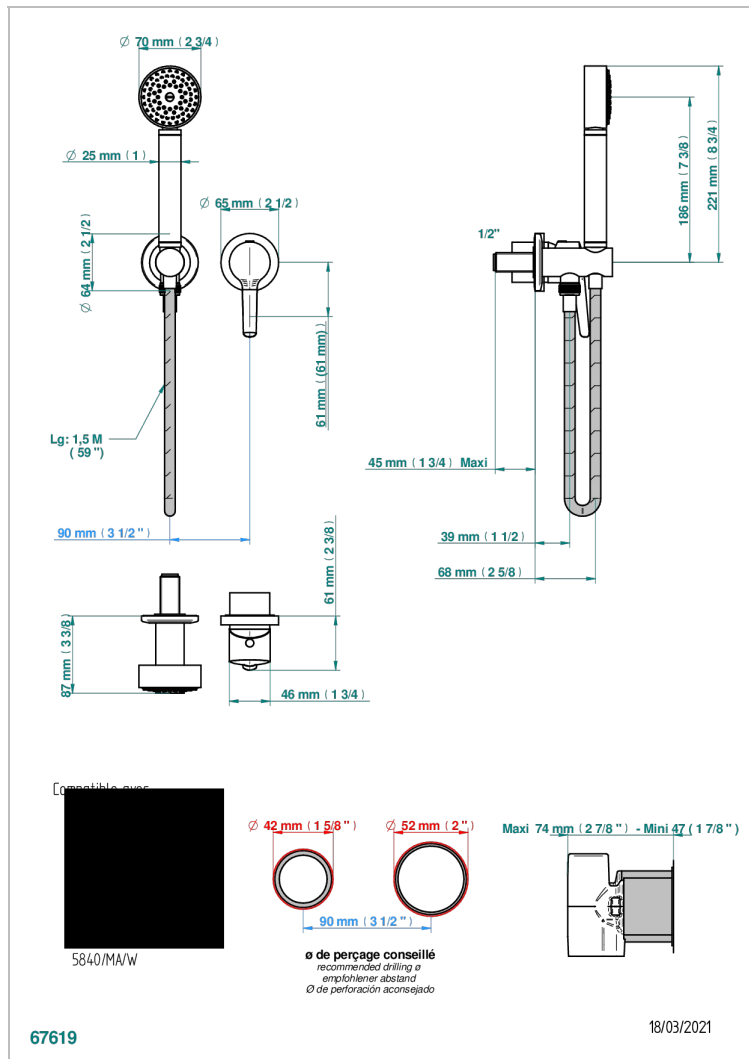

SYSTEM DIAMOND METAL WITH LEVER

G9D-6561B

Trim only for wall mixer with complete handshower on hook

CHARACTERISTIC

- System Diamond Metal with lever
- Trim only for wall mixer with complete handshower on hook

TECHNICAL SPECS

- Recommandé : 3 bars (max. 5 bars) - Advised : 43,5 psi (max. 72 psi)
- 9,5 l/min à 3 bars (2.5 gpm at 43.5 psi)

RELATED SKU'S

- Ref. G00-5840/MA Rough parts for concealed wall-mounted mixer with 1/2" outlet