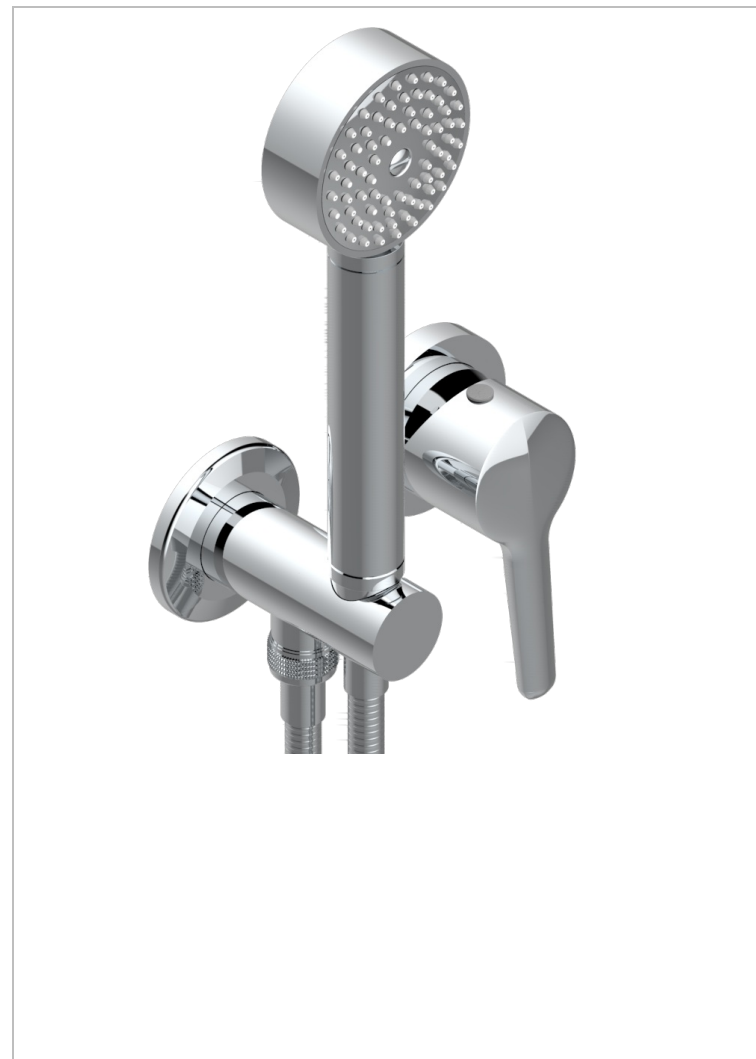

SYSTEM DIAMOND METAL WITH LEVER

G9D-6561B

Trim only for wall mixer with complete handshower on hook

CHARACTERISTIC

- System Diamond Metal with lever
- Trim only for wall mixer with complete handshower on hook

TECHNICAL SPECS

- Recommandé : 3 bars (max. 5 bars) - Advised : 43,5 psi (max. 72 psi)
- 9,5 l/min à 3 bars (2.5 gpm at 43.5 psi)

RELATED SKU'S

- Ref. G00-5840/MA Rough parts for concealed wall-mounted mixer with 1/2" outlet

AVAILABLE FINITIONS

Antique nickel - H28
Black ceram - D30
Blush PVD - H62
Brass color PVD - H49
Brown bronze color PVD - F33
Gold color PVD - H52

Graphite PVD - H64
Lacquered light bronze - D01
Matt Umber PVD - H67
Matt blush PVD - H60
Matt brass color PVD - H50
Matt brown bronze color PVD - F34