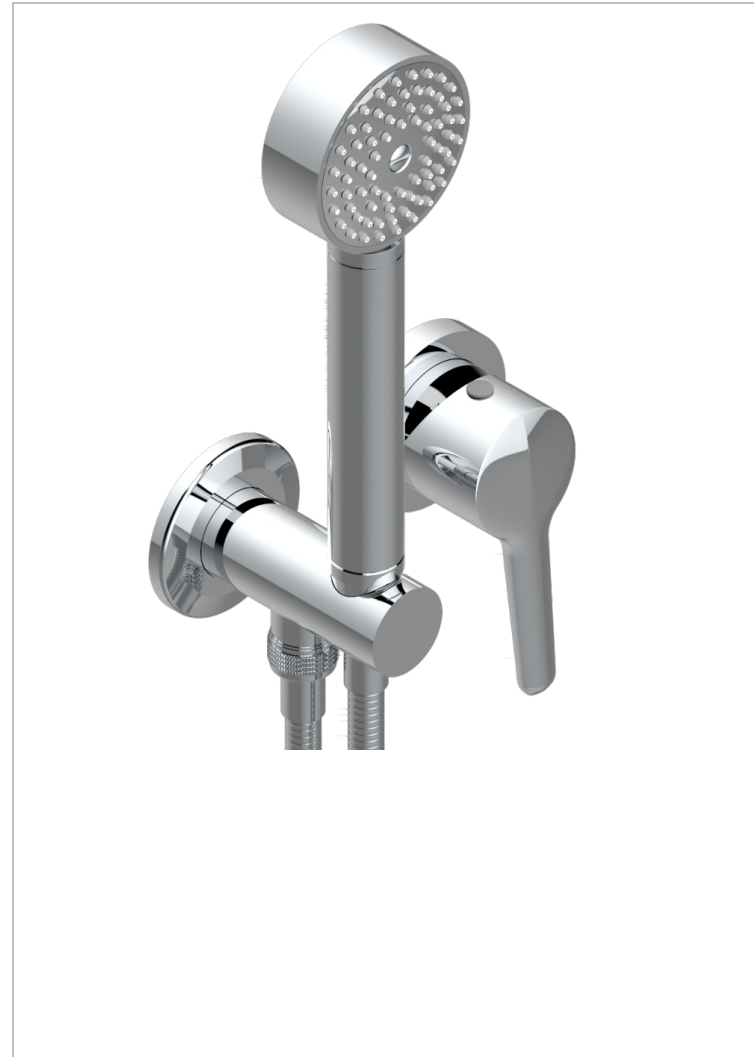

# SYSTEM SMOOTH METAL

G9A-6561B

Trim only for wall mixer with complete handshower on hook

## CHARACTERISTIC

- System Smooth Metal
- Trim only for wall mixer with complete handshower on hook

## RELATED SKU'S

- Ref. G00-5840/MA Rough parts for concealed wall-mounted mixer with 1/2" outlet