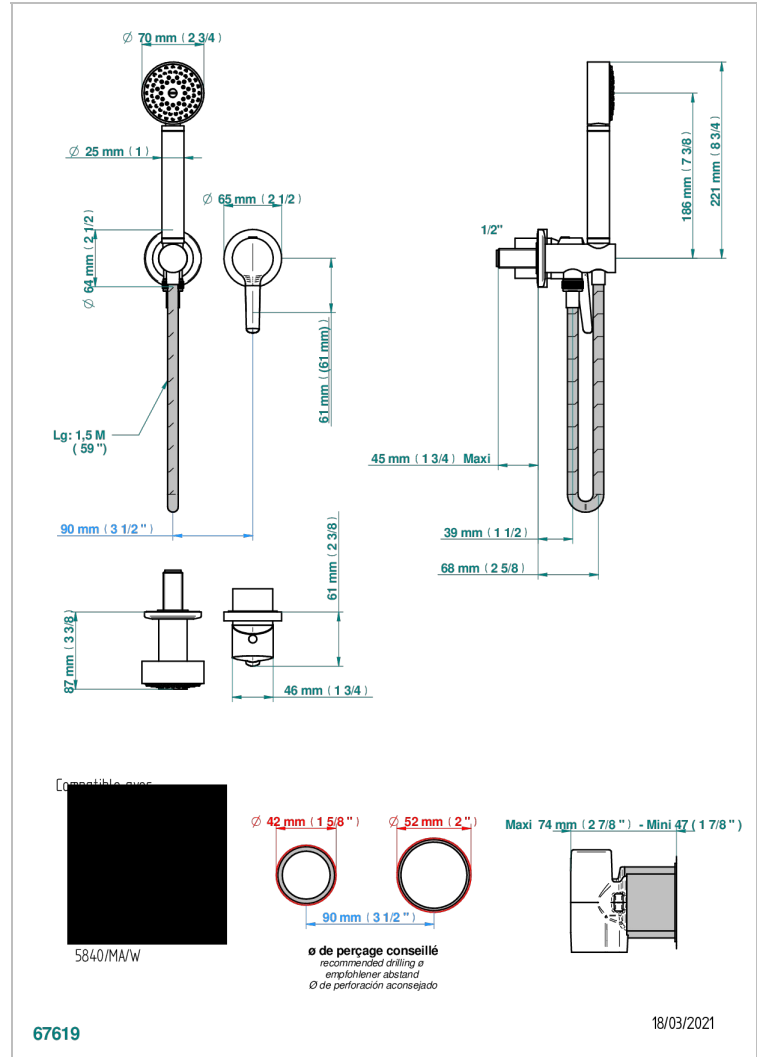

# SYSTEM SMOOTH METAL

G9A-6561B

Trim only for wall mixer with complete handshower on hook

## CHARACTERISTIC

- System Smooth Metal
- Trim only for wall mixer with complete handshower on hook

## TECHNICAL SPECS

- Recommandé : 3 bars (max. 5 bars) - Advised : 43,5 psi (max. 72 psi)
- 9,5 l/min à 3 bars (2.5 gpm at 43.5 psi)

## RELATED SKU'S

- Ref. G00-5840/MA Rough parts for concealed wall-mounted mixer with 1/2" outlet