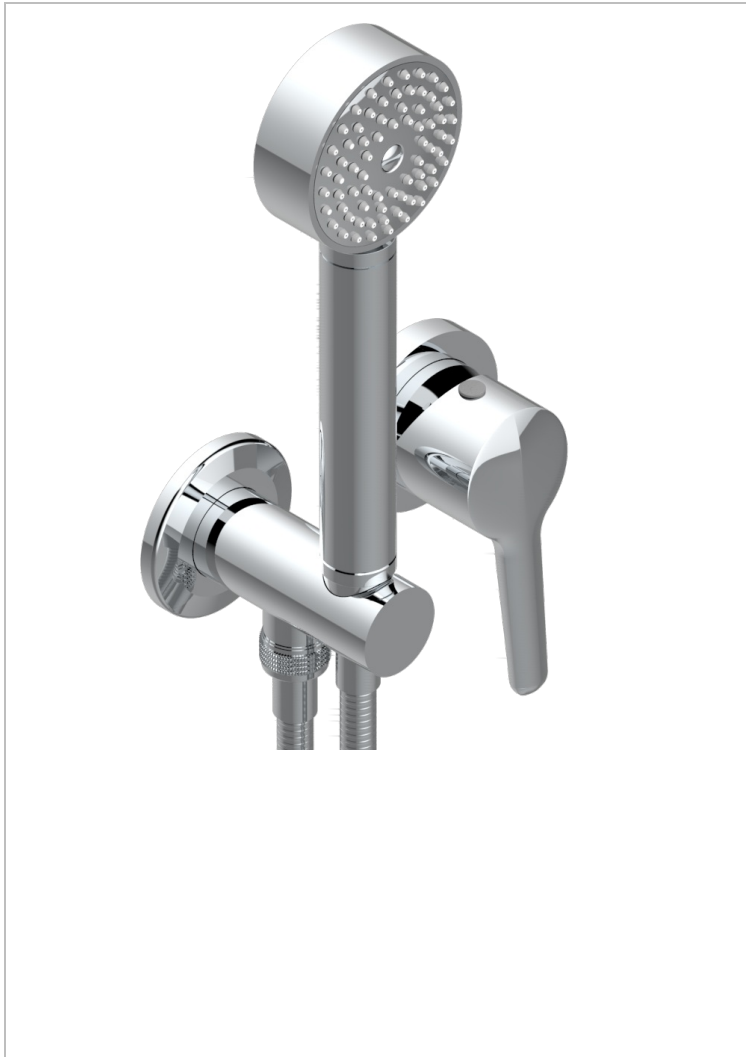

BONDI WITH LEVER

G7G-6561B

Trim only for wall mixer with complete handshower on hook

CHARACTERISTIC

- Bondi with lever
- Trim only for wall mixer with complete handshower on hook

TECHNICAL SPECS

- Recommandé : 3 bars (max. 5 bars) - Advised : 43,5 psi (max. 72 psi)
- 9,5 l/min à 3 bars (2.5 gpm at 43.5 psi)

RELATED SKU'S

- Ref. G00-5840/MA/W Rough parts for concealed wall-mounted mixer with 1/2" outlet, for WC douche - WRAS approved

AVAILABLE FINITIONS

Antique nickel - H28
Black ceram - D30
Blush PVD - H62
Brass color PVD - H49
Brown bronze color PVD - F33
Gold color PVD - H52