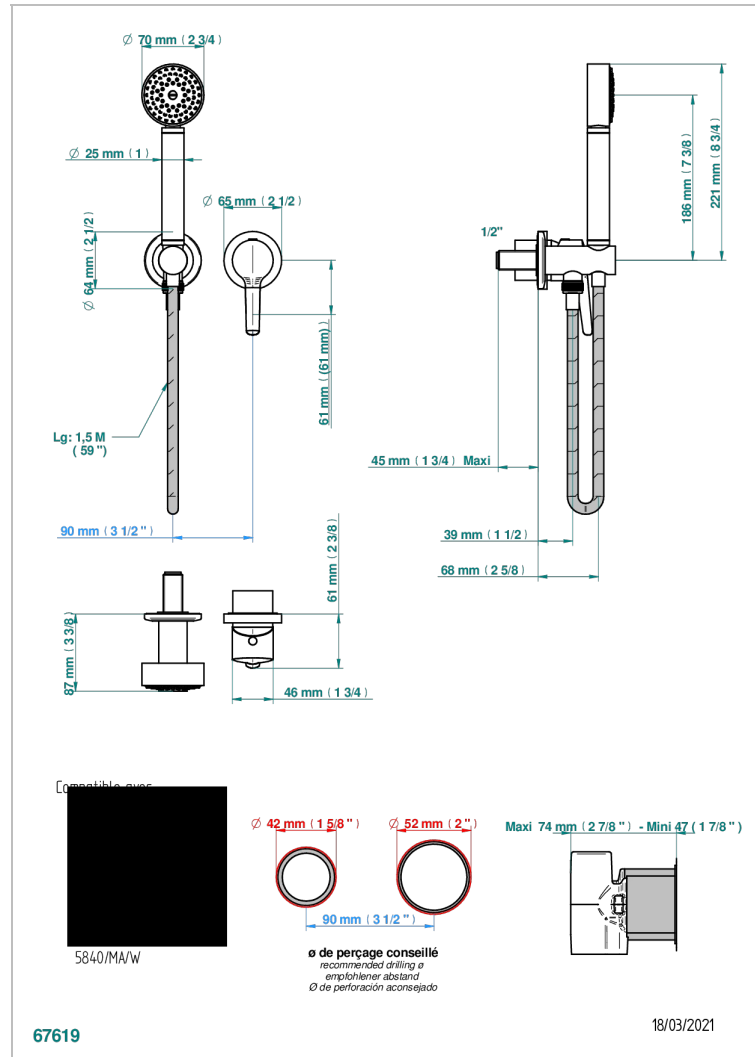

BONDI WITH LEVER

G7G-6561B

Trim only for wall mixer with complete handshower on hook

CHARACTERISTIC

- Bondi with lever
- Trim only for wall mixer with complete handshower on hook

TECHNICAL SPECS

- Recommandé : 3 bars (max. 5 bars) - Advised : 43,5 psi (max. 72 psi)
- 9,5 l/min à 3 bars (2.5 gpm at 43.5 psi)

RELATED SKU'S

- Ref. G00-5840/MA/W Rough parts for concealed wall-mounted mixer with 1/2" outlet, for WC douche - WRAS approved

AVAILABLE FINITIONS

Antique nickel - H28
Black ceram - D30
Blush PVD - H62
Brass color PVD - H49
Brown bronze color PVD - F33
Gold color PVD - H52