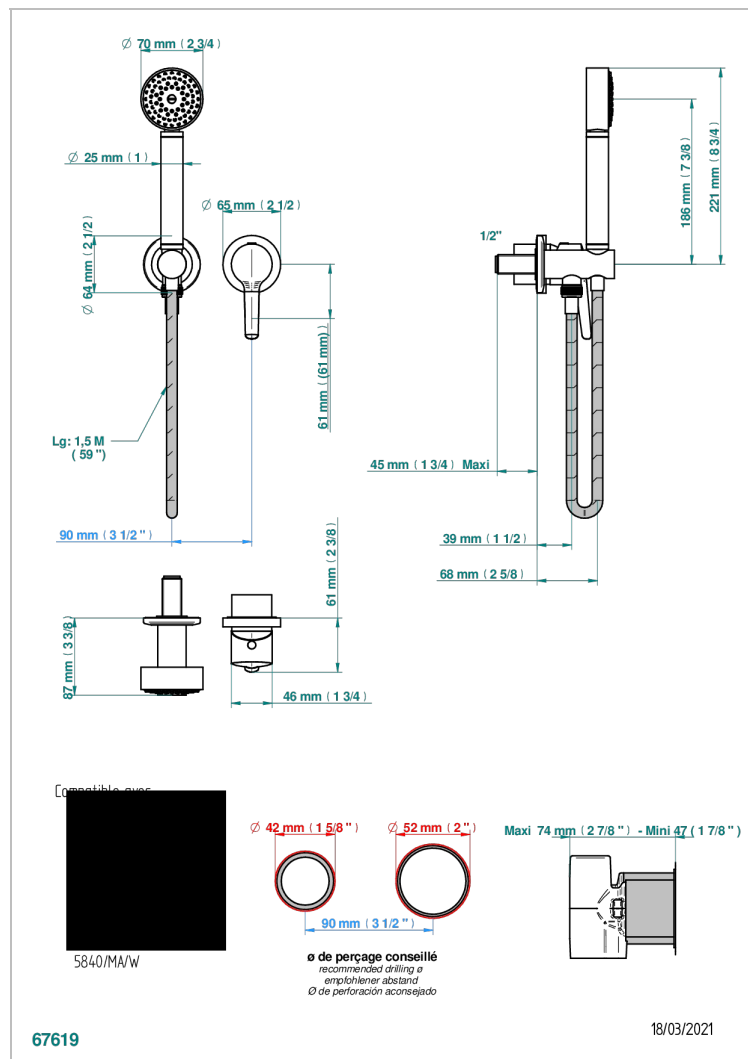

# BONDI WITH LEVER

G7G-6561B

Trim only for wall mixer with complete handshower on hook

## CHARACTERISTIC

- Bondi with lever
- Trim only for wall mixer with complete handshower on hook

## TECHNICAL SPECS

- Recommandé : 3 bars (max. 5 bars) - Advised : 43,5 psi (max. 72 psi)
- 9,5 l/min à 3 bars (2.5 gpm at 43.5 psi)

## RELATED SKU'S

- Ref. G00-5840/MA Rough parts for concealed wall-mounted mixer with 1/2" outlet