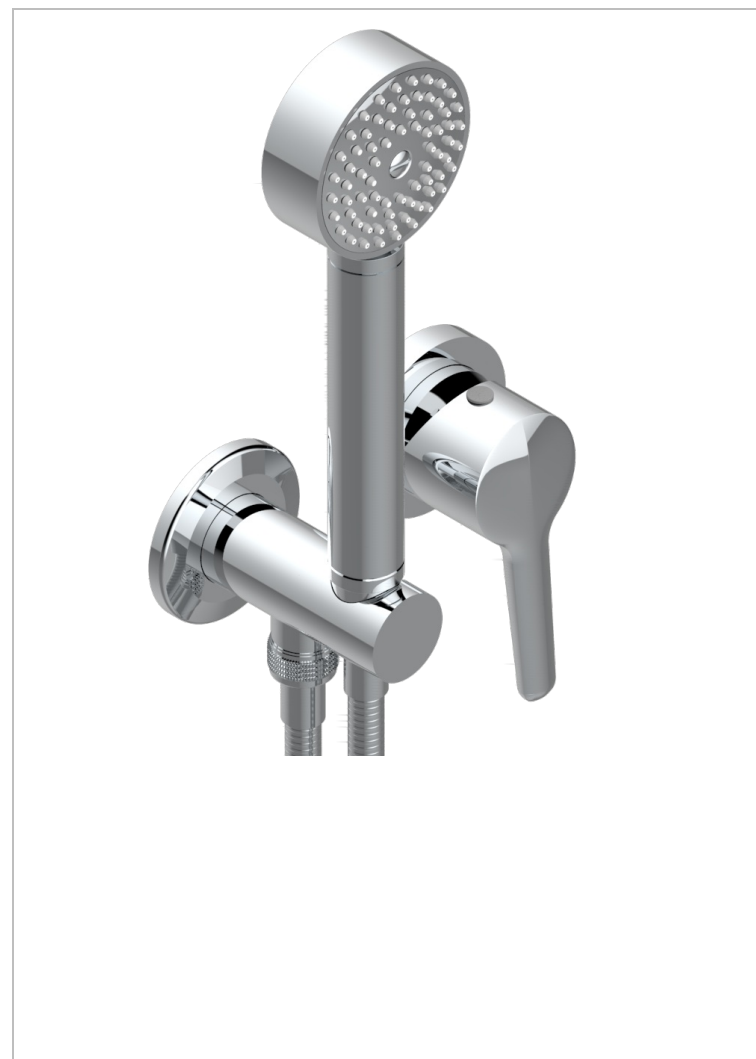

# BONDI WITH LEVER

G7G-6561B

Trim only for wall mixer with complete handshower on hook

## CHARACTERISTIC

- Bondi with lever
- Trim only for wall mixer with complete handshower on hook

## RELATED SKU'S

- Ref. G00-5840/MA Rough parts for concealed wall-mounted mixer with 1/2" outlet