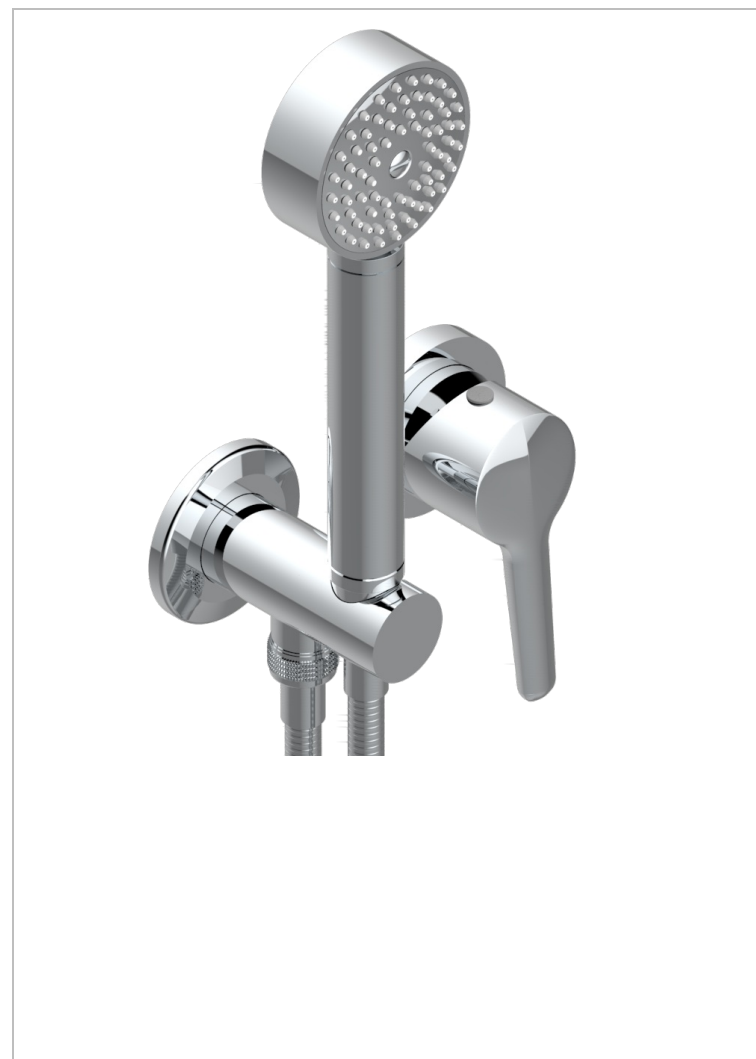

BONDI WITH LEVER

G7G-6561B

Trim only for wall mixer with complete handshower on hook

CHARACTERISTIC

- Bondi with lever
- Trim only for wall mixer with complete handshower on hook

TECHNICAL SPECS

- Recommandé : 3 bars (max. 5 bars) - Advised : 43,5 psi (max. 72 psi)
- 9,5 l/min à 3 bars (2.5 gpm at 43.5 psi)

RELATED SKU'S

- Ref. G00-5840/MA Rough parts for concealed wall-mounted mixer with 1/2" outlet

AVAILABLE FINITIONS

Antique nickel - H28
Black ceram - D30
Blush PVD - H62
Brass color PVD - H49
Brown bronze color PVD - F33
Gold color PVD - H52