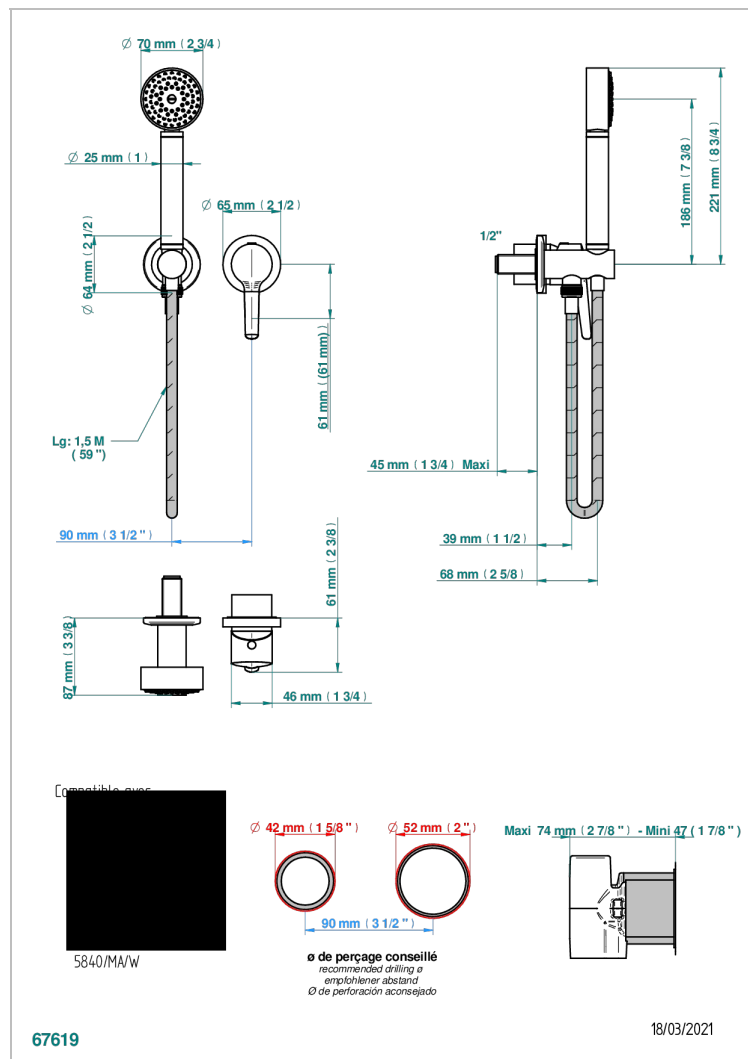

BONDI WITH LEVER

G7G-6561B

Trim only for wall mixer with complete handshower on hook

CHARACTERISTIC

- Bondi with lever
- Trim only for wall mixer with complete handshower on hook

TECHNICAL SPECS

- Recommandé : 3 bars (max. 5 bars) - Advised : 43,5 psi (max. 72 psi)
- 9,5 l/min à 3 bars (2.5 gpm at 43.5 psi)

RELATED SKU'S

- Ref. G00-5840/MA Rough parts for concealed wall-mounted mixer with 1/2" outlet

AVAILABLE FINITIONS

Antique nickel - H28
Black ceram - D30
Blush PVD - H62
Brass color PVD - H49
Brown bronze color PVD - F33
Gold color PVD - H52