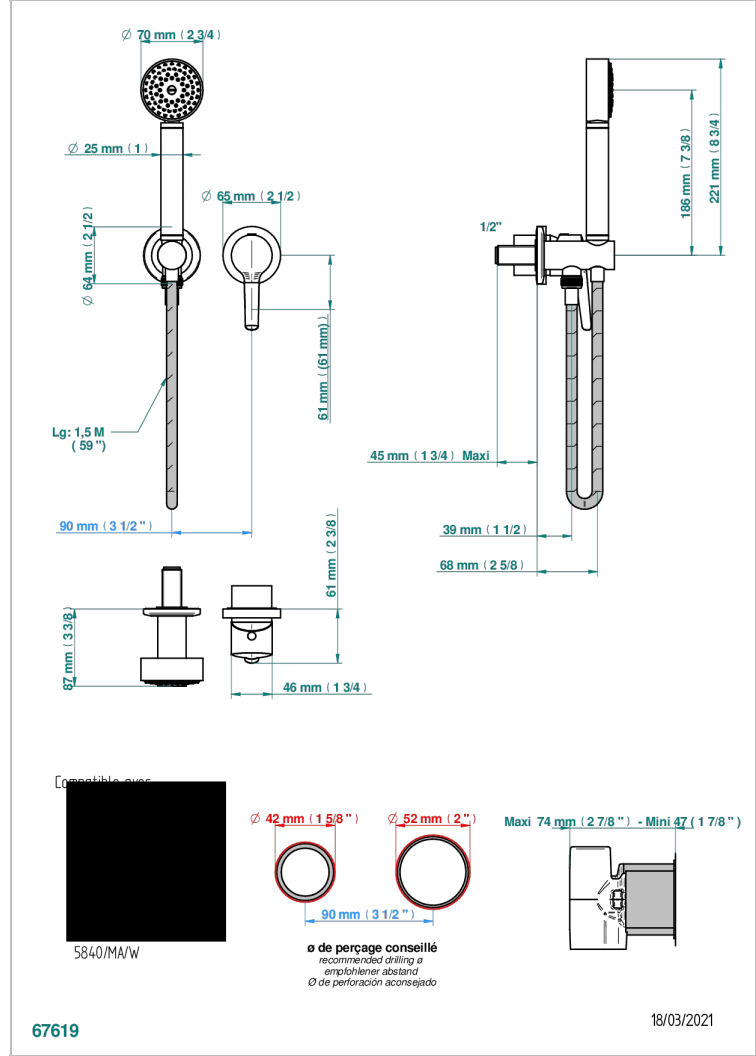

# BONDI WITH LEVER

G7G-6561B

THG<sup>®</sup>  
PARIS

Trim only for wall mixer with complete handshower on hook

## 特色

- Bondi with lever
- Trim only for wall mixer with complete handshower on hook

## 技术特征

- Recommandé : 3 bars (max. 5 bars) - Advised : 43,5 psi (max. 72 psi)
- 9,5 l/min à 3 bars (2.5 gpm at 43.5 psi)

## 相关的SKU

- Ref. G00-5840/MA 卫浴套装, 含: 入墙式弯管出水管, 1米25强化软管, 触控式花洒和托勾, 美国标准