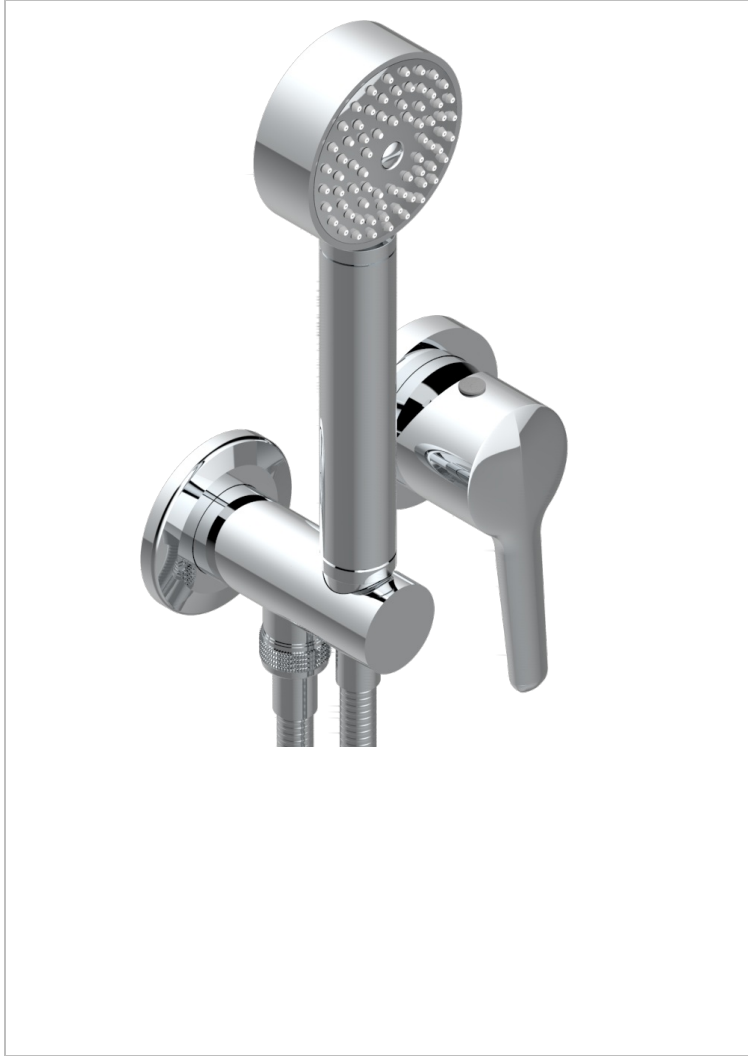

# BONDI WITH LEVER

G7G-6561B

THG<sup>®</sup>  
PARIS

Trim only for wall mixer with complete handshower on hook

## 特色

- Bondi with lever
- Trim only for wall mixer with complete handshower on hook

## 相关的SKU

- Ref. G00-5840/MA 卫浴套装, 含: 入墙式弯管出水管, 1米25强化软管, 触控式花洒和托勾, 美国标准