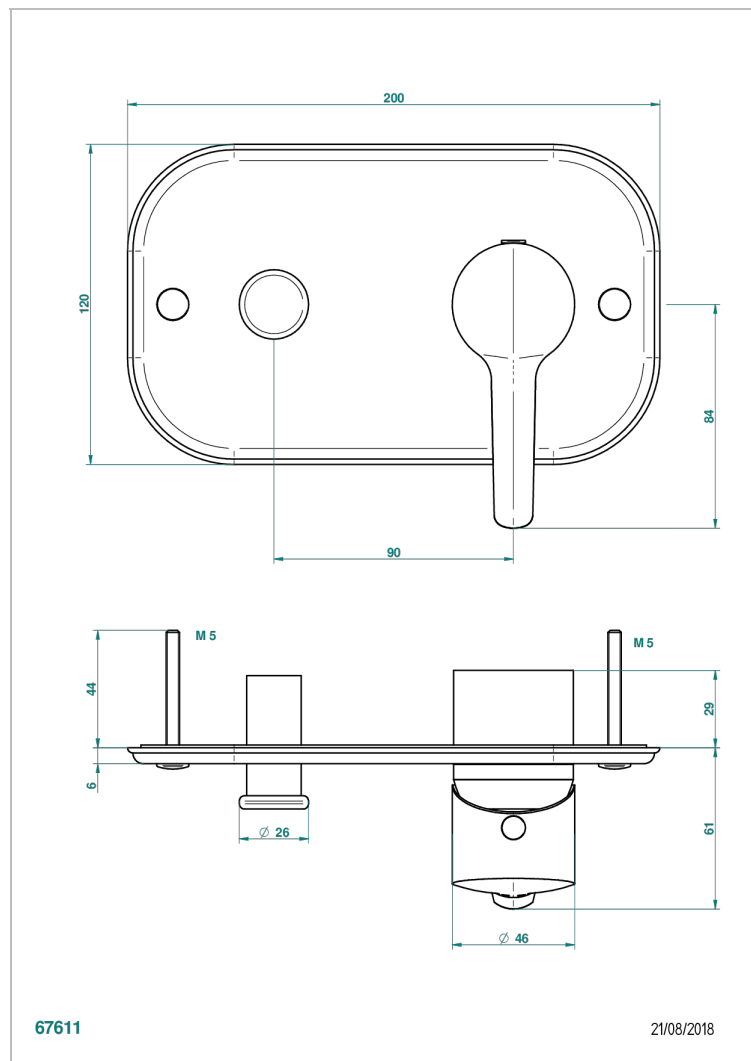

SYSTEM SMOOTH METAL WITH LEVER HANDLES

G9B-6550B

Trim only for wall shower mixer with diverter

CHARACTERISTIC

- System Smooth Metal with lever handles
- Trim only for wall shower mixer with diverter

AVAILABLE FINITIONS