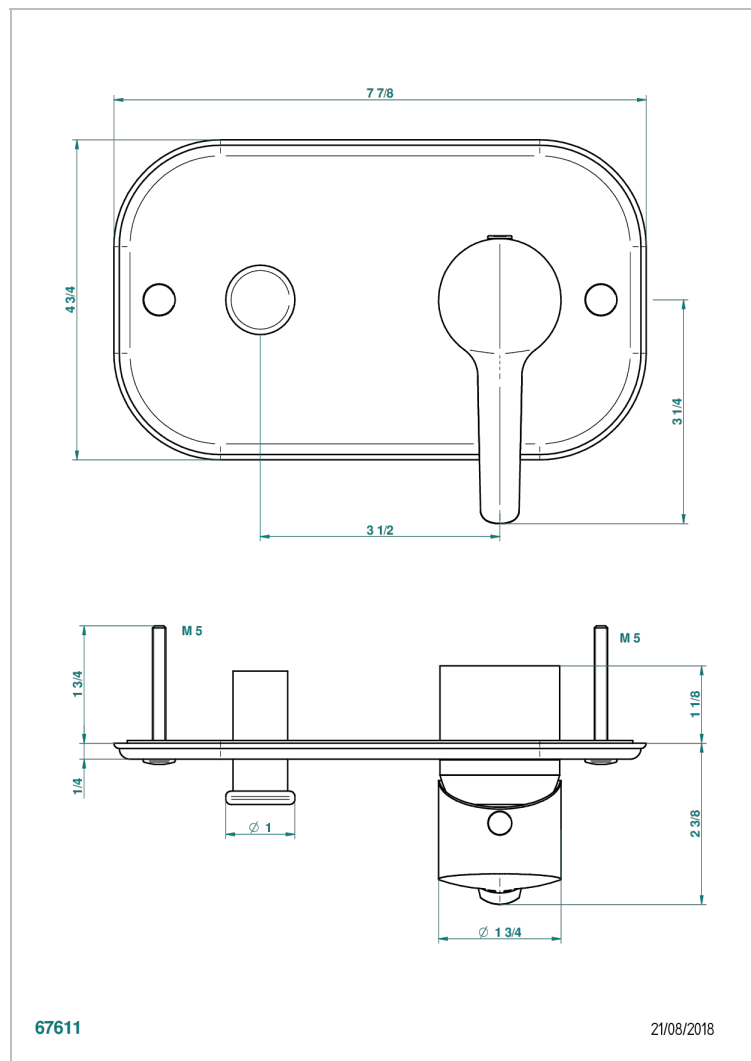

SYSTEM SMOOTH METAL WITH LEVER HANDLES

G9B-6550B

Trim only for wall shower mixer with diverter

CHARACTERISTIC

- System Smooth Metal with lever handles
- Trim only for wall shower mixer with diverter

AVAILABLE FINITIONS