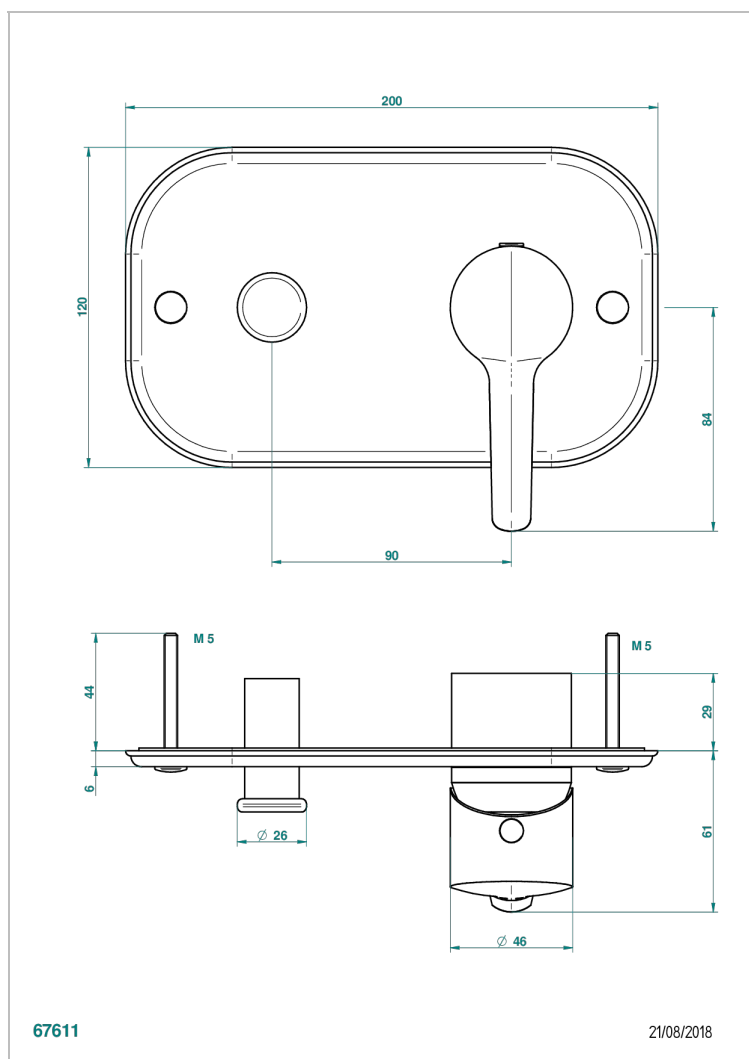

# SYSTEM SMOOTH METAL

G9A-6550B

Trim only for wall shower mixer with diverter

THG<sup>®</sup>  
PARIS

## CHARACTERISTIC

- System Smooth Metal
- Trim only for wall shower mixer with diverter