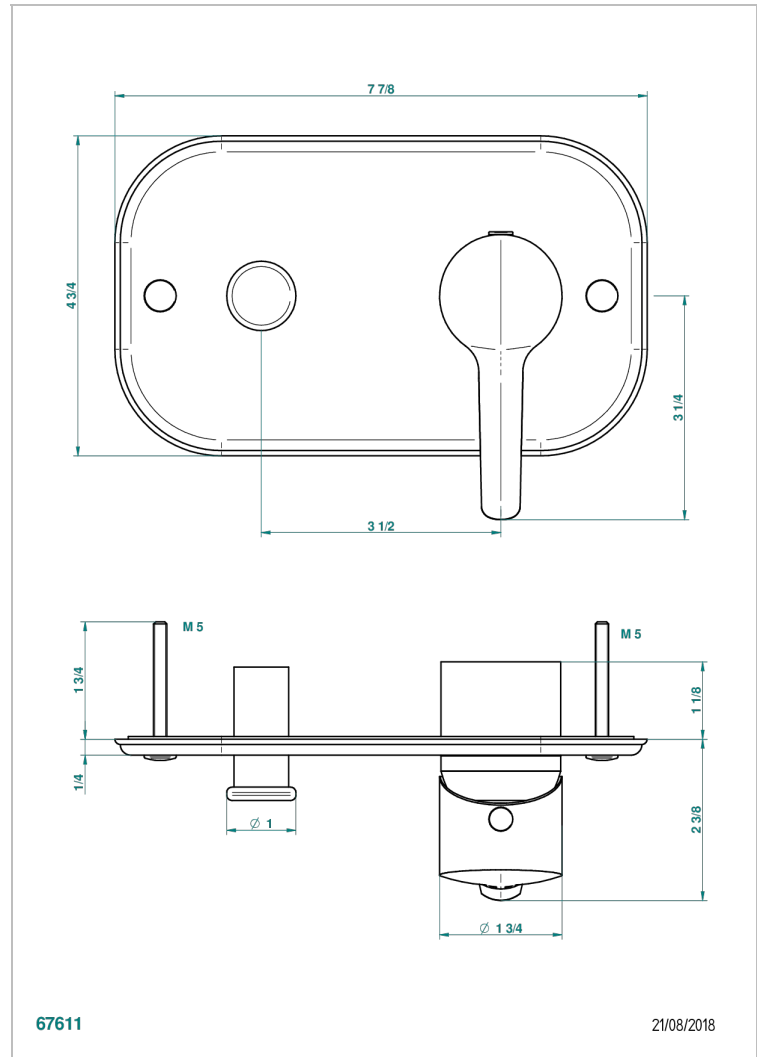

SYSTEM SMOOTH METAL

G9A-6550B

Trim only for wall shower mixer with diverter

CHARACTERISTIC

- System Smooth Metal
- Trim only for wall shower mixer with diverter

AVAILABLE FINITIONS

Black ceram - D30
Blush PVD - H62
Brass color PVD - H49
Brown bronze color PVD - F33
Chrome polished - A02
Copper antique matt, coated - H07