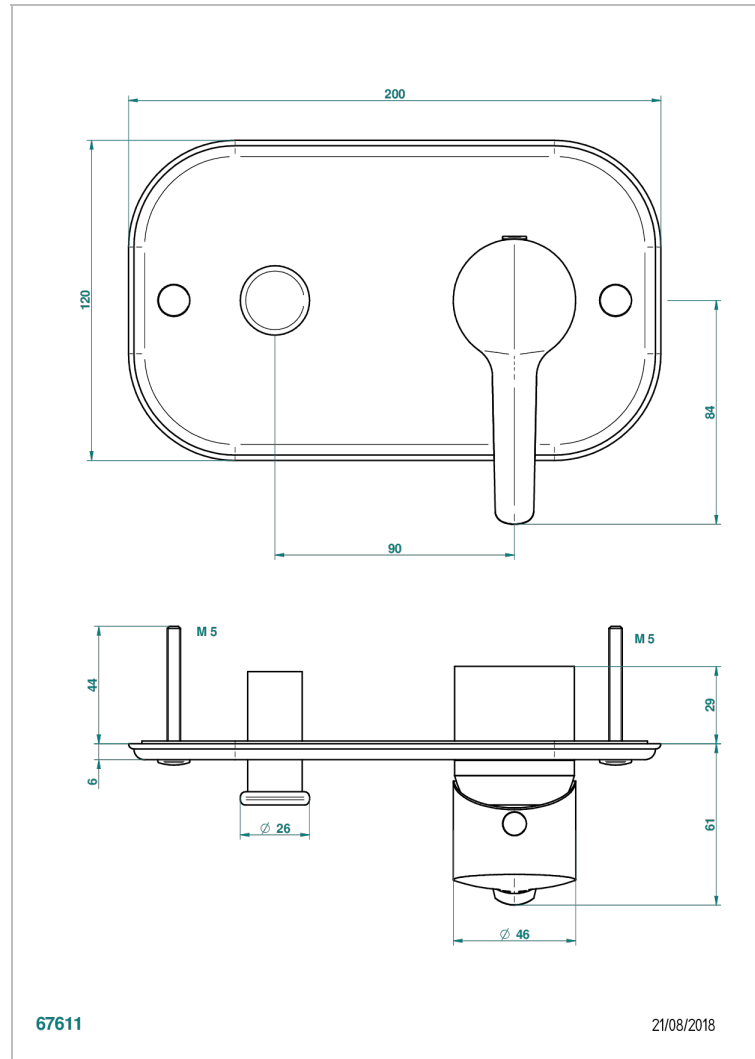

BONDI WITH LEVER HANDLES

G7G-6550B

Trim only for wall shower mixer with diverter

THG[®]
PARIS

CHARACTERISTIC

- Bondi with lever handles
- Trim only for wall shower mixer with diverter

AVAILABLE FINITIONS

Black ceram - D30
Blush PVD - H62
Brass color PVD - H49
Brown bronze color PVD - F33
Chrome polished - A02
Chrome polished / gold polished - G02