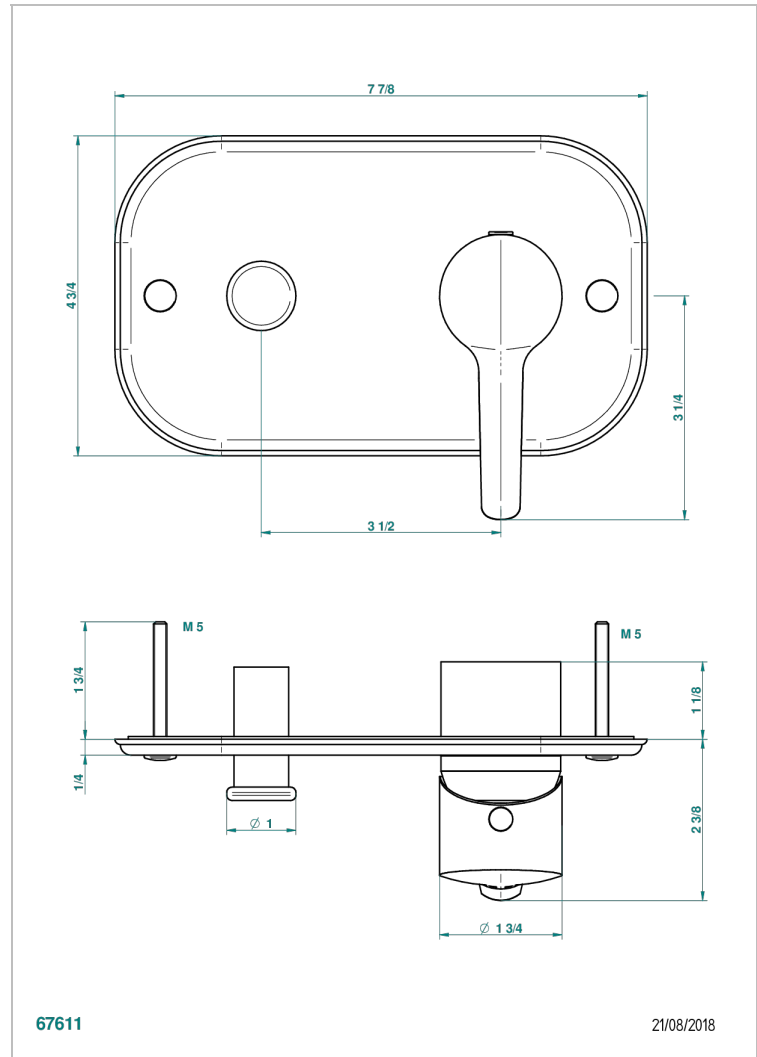

BONDI WITH LEVER HANDLES

G7G-6550B

Trim only for wall shower mixer with diverter

THG[®]
PARIS

CHARACTERISTIC

- Bondi with lever handles
- Trim only for wall shower mixer with diverter

AVAILABLE FINITIONS

Black ceram - D30
Blush PVD - H62
Brass color PVD - H49
Brown bronze color PVD - F33
Chrome polished - A02
Chrome polished / gold polished - G02