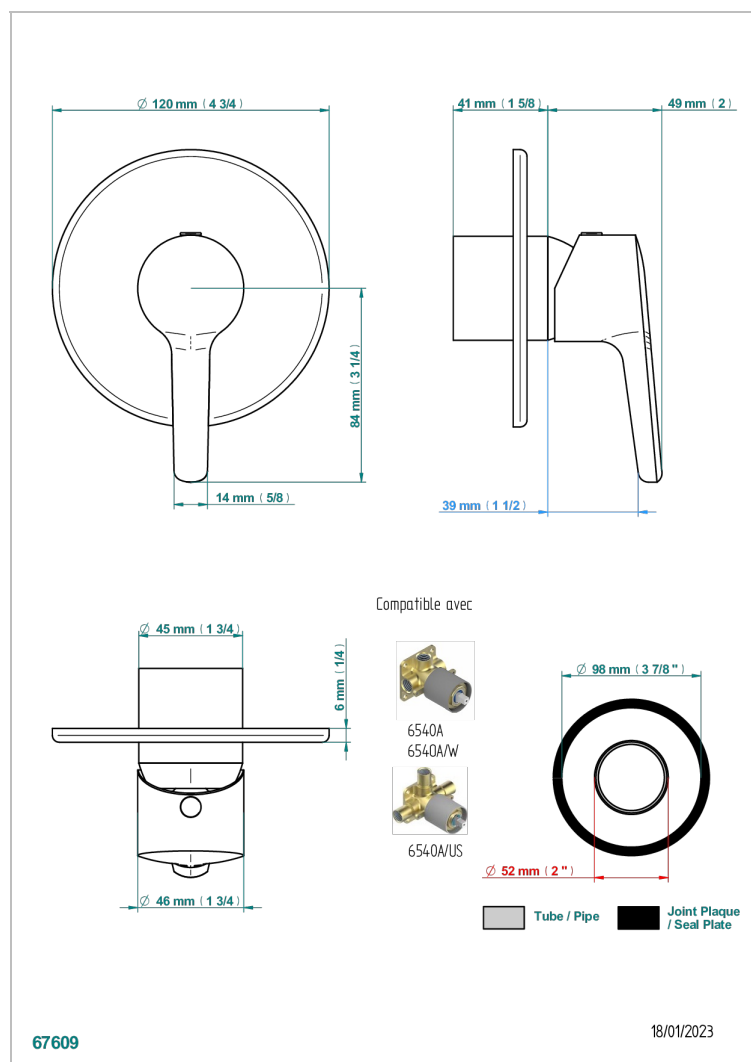

SYSTEM SQUARED METAL WITH LEVER HANDLES

G9F-6540B

Wall shower mixer trim

CHARACTERISTIC

- System Squared Metal with lever handles
- Wall shower mixer trim

RELATED SKU'S

- Ref. G00-6540A/US Built-in part for wall mounted flush fit shower mixer 2 inlets 1/2" -1 outlet 1/2" -US model