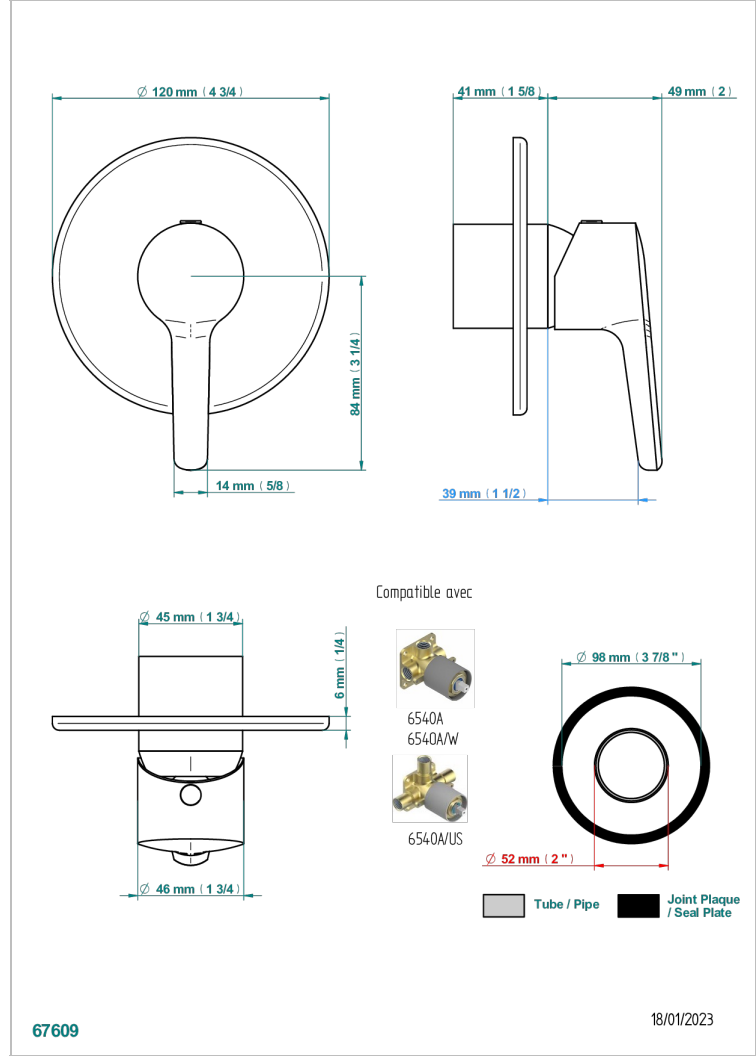

# SYSTEM SQUARED METAL

G9E-6540B

Wall shower mixer trim

THG  
PARIS

## CHARACTERISTIC

- System Squared Metal
- Wall shower mixer trim

## RELATED SKU'S

- Ref. G00-6540A/US Built-in part for wall mounted flush fit shower mixer 2 inlets 1/2" -1 outlet 1/2" -US model