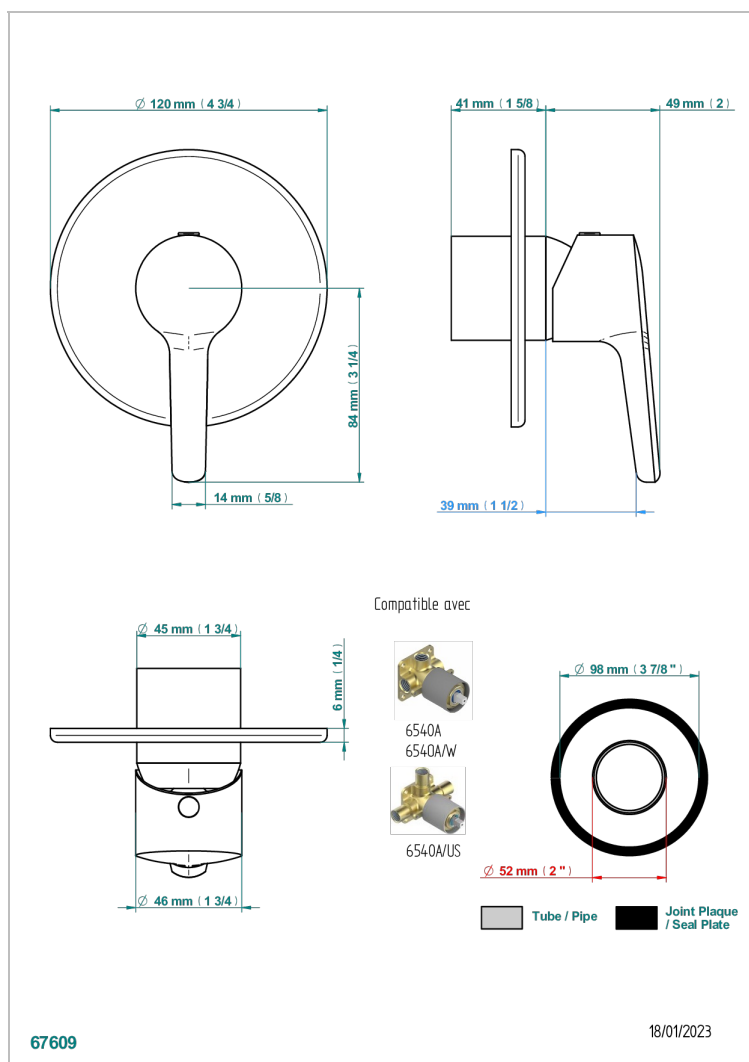

SYSTEM DIAMOND METAL WITH LEVER HANDLES

G9D-6540B

Wall shower mixer trim

CHARACTERISTIC

- System Diamond Metal with lever handles
- Wall shower mixer trim

RELATED SKU'S

- Ref. G00-6540A/US Built-in part for wall mounted flush fit shower mixer 2 inlets 1/2" -1 outlet 1/2" -US model