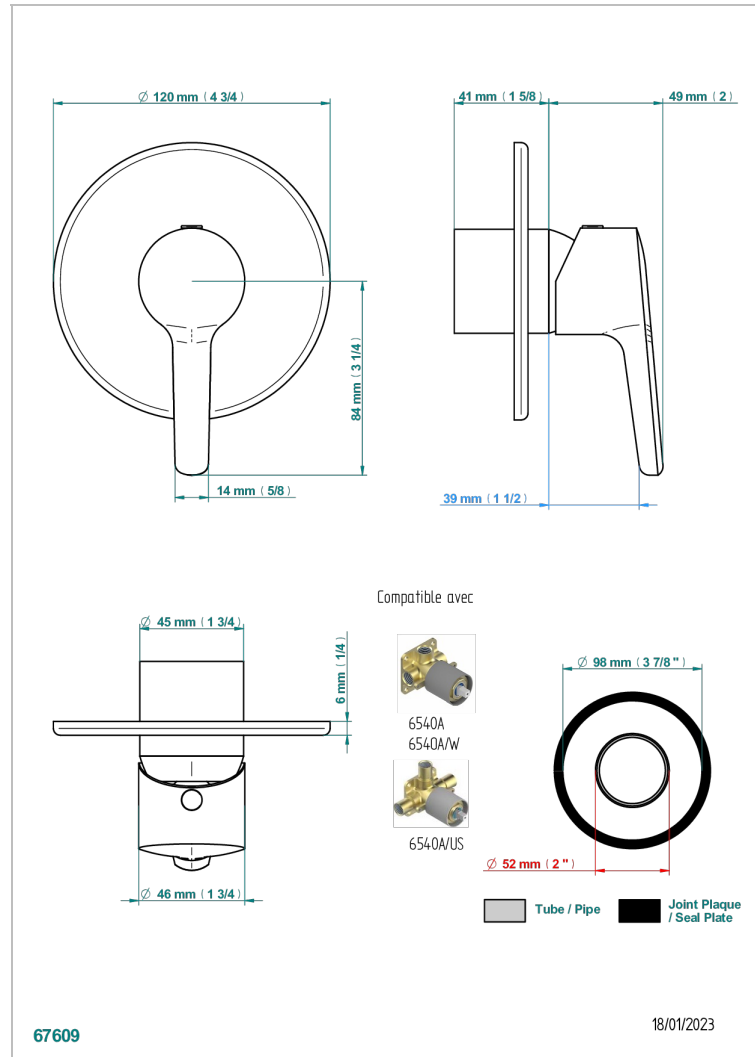

SYSTEM DIAMOND METAL

G9C-6540B

Wall shower mixer trim

CHARACTERISTIC

- System Diamond Metal
- Wall shower mixer trim

RELATED SKU'S

- Ref. G00-6540A/US Built-in part for wall mounted flush fit shower mixer 2 inlets 1/2" -1 outlet 1/2" -US model