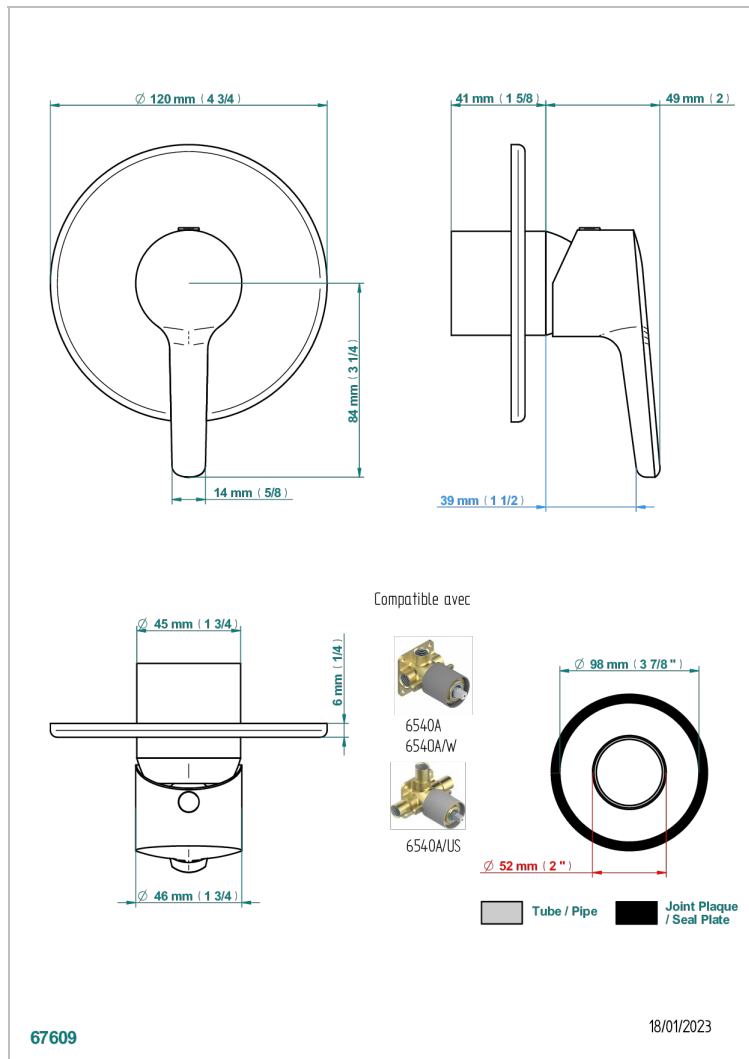

SYSTEM SMOOTH METAL WITH LEVER HANDLES

G9B-6540B

Wall shower mixer trim

CHARACTERISTIC

- System Smooth Metal with lever handles
- Wall shower mixer trim

RELATED SKU'S

- Ref. G00-6540A/US Built-in part for wall mounted flush fit shower mixer 2 inlets 1/2" -1 outlet 1/2" -US model